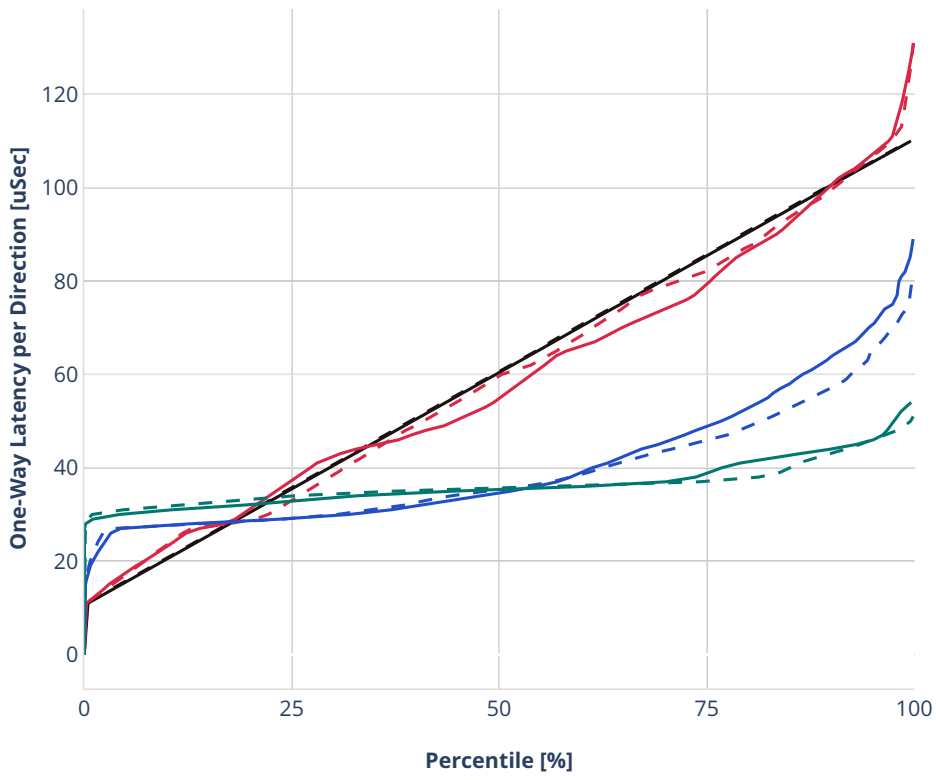

Latency: ethip4-ip4base-l3fwd

- - No-load.
- - Low-load, 10% PDR.
- - Mid-load, 50% PDR.
- - High-load, 90% PDR.