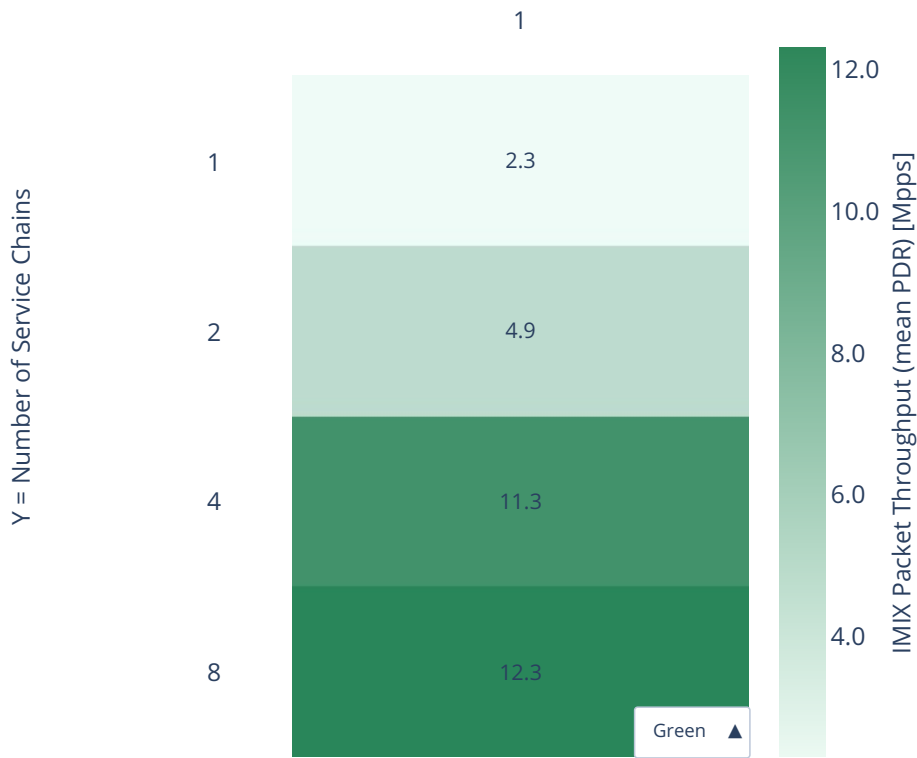

Throughput: eth-l2bd-{Y}ch-{2XY}mif-{XY}dcr-1000tnl-vppip4-pdr

X = CNFs per Service Chain

Green ▲