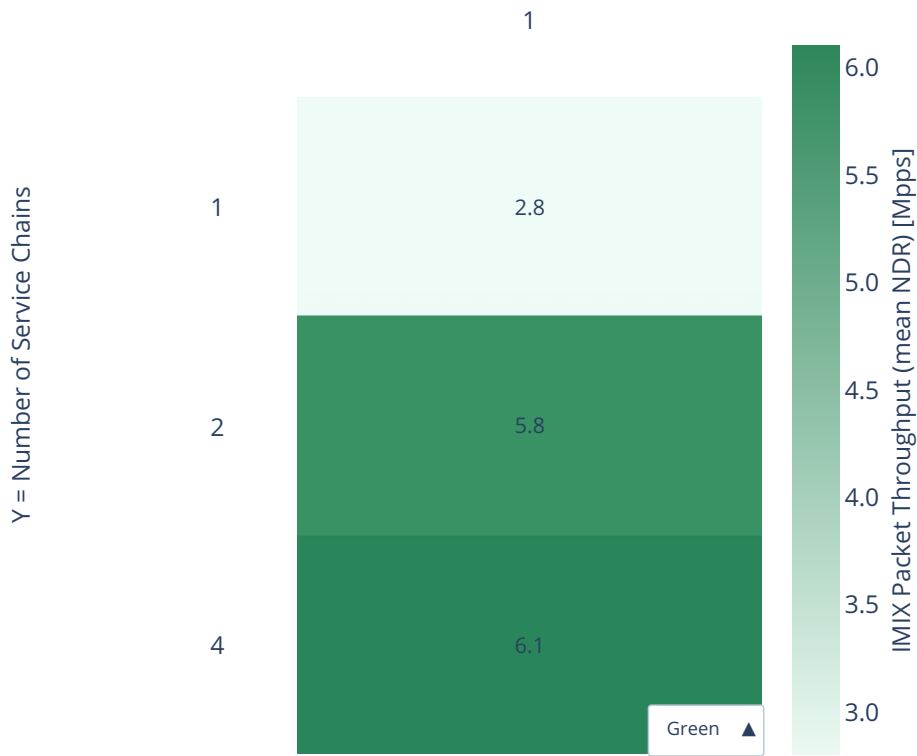

Throughput: eth-l2bd-{Y}ch-{2XY}mif-{XY}dcr-4tnl-vppip4-ndr

X = CNFs per Service Chain

Green ▲