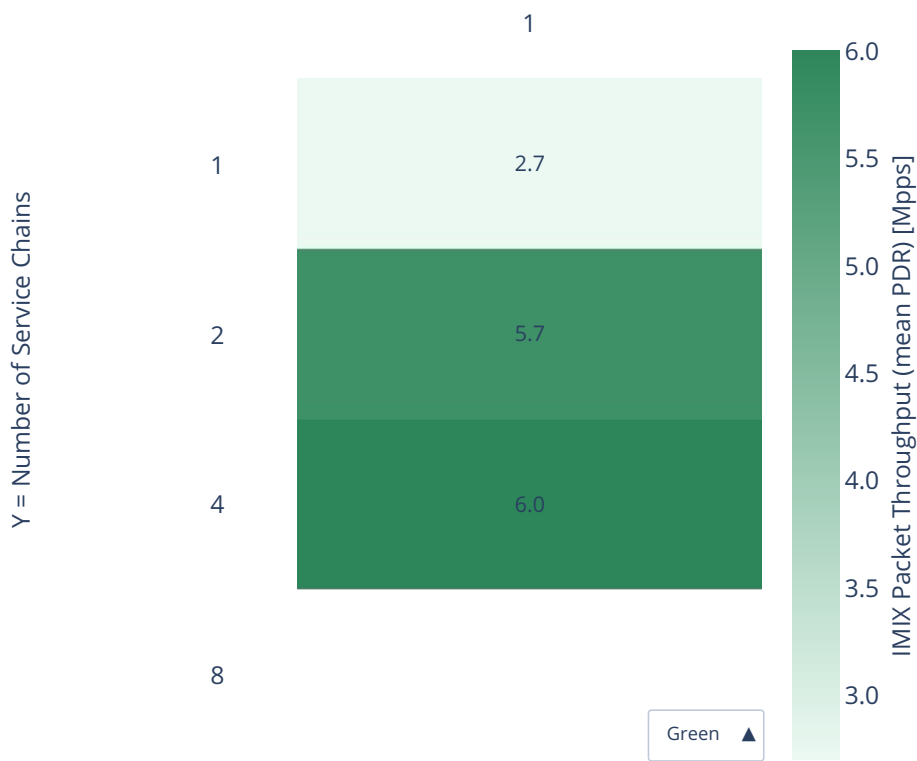

Throughput: eth-l2bd-{Y}ch-{2XY}mif-{XY}dcr-1000tnl-vppip4-pdr

X = CNFs per Service Chain

Green ▲