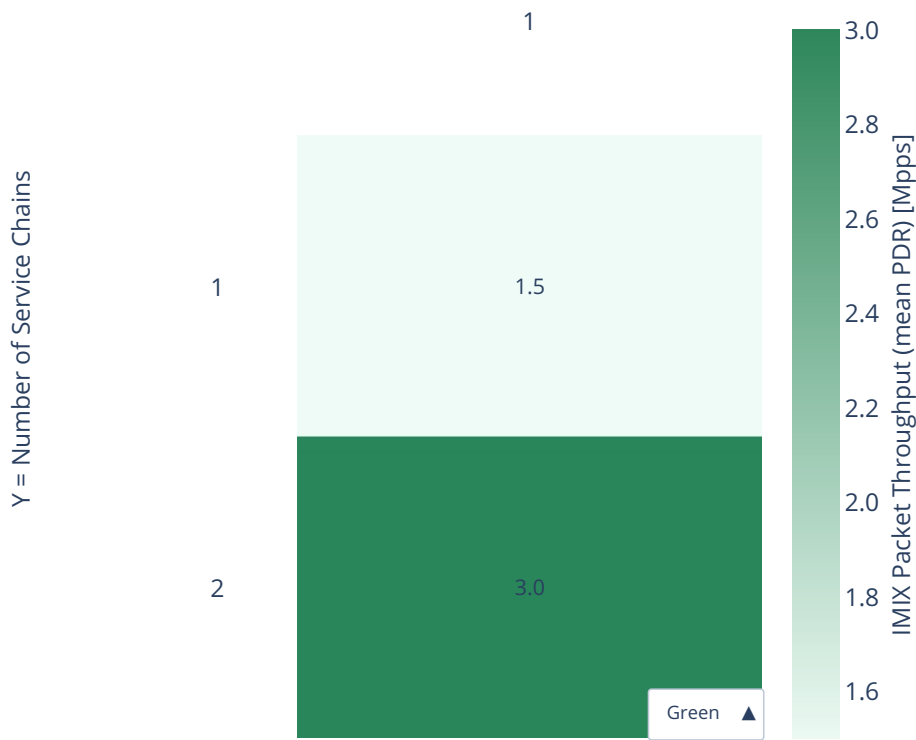

Throughput: eth-l2bd-{Y}ch-{2XY}mif-{XY}dcr-1000tnl-vppip4-pdr

X = CNFs per Service Chain

Green ▲