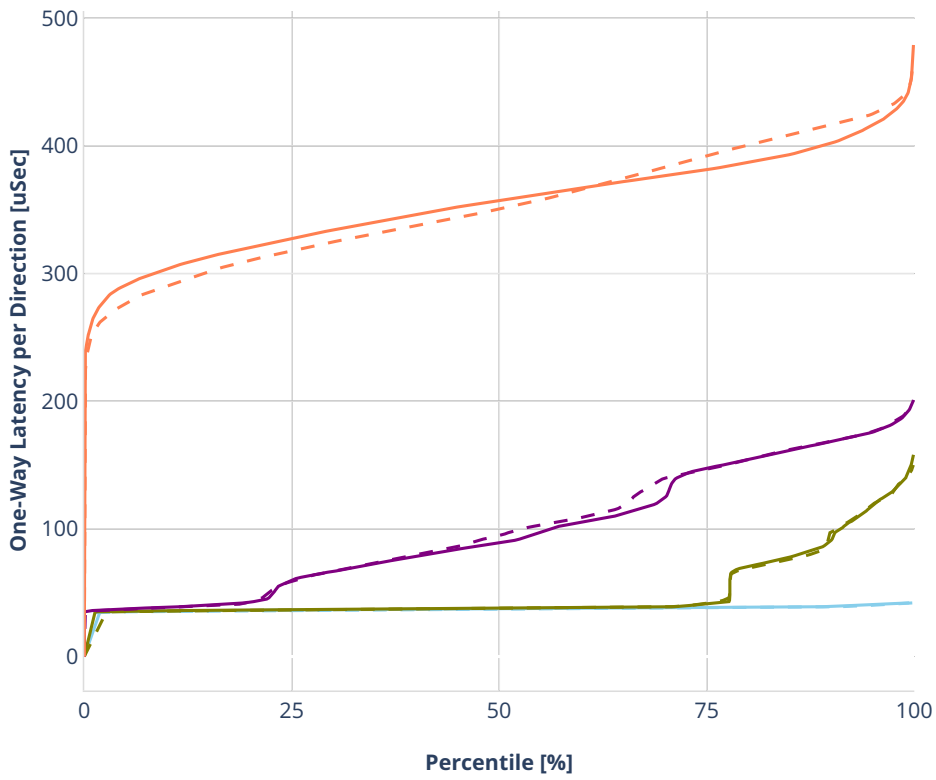

Latency: ethip6srhip6-ip6base-srv6proxy-masq

- No-load.
- Low-load, 10% PDR.
- Mid-load, 50% PDR.
- High-load, 90% PDR.