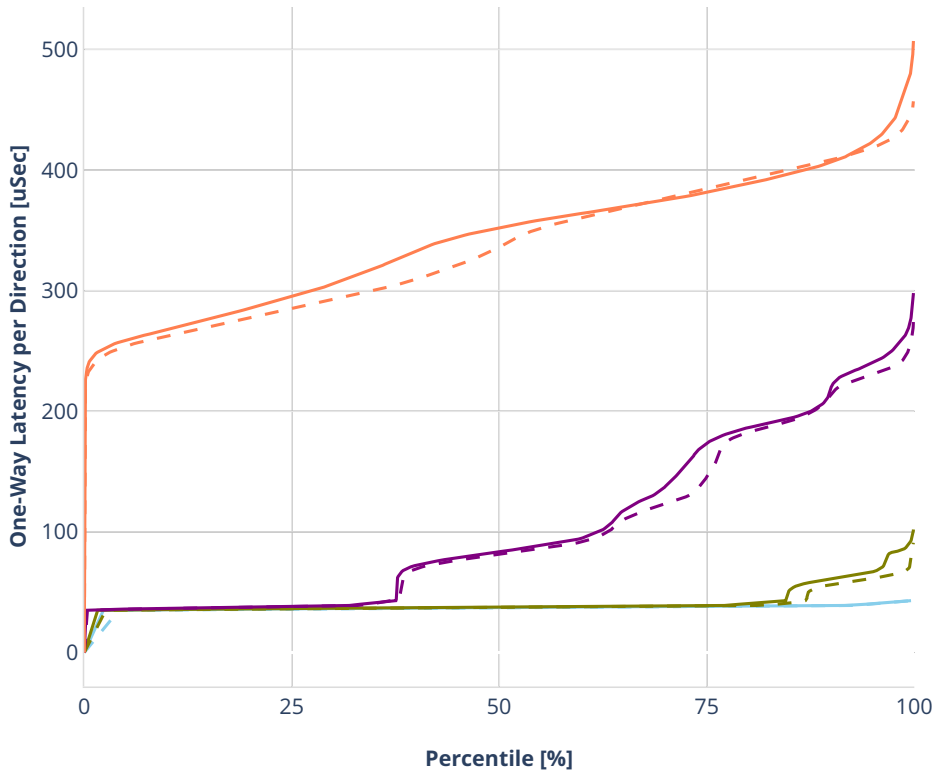

Latency: ethip6srhip6-ip6base-srv6proxy-dyn

- No-load.
- Low-load, 10% PDR.
- Mid-load, 50% PDR.
- High-load, 90% PDR.