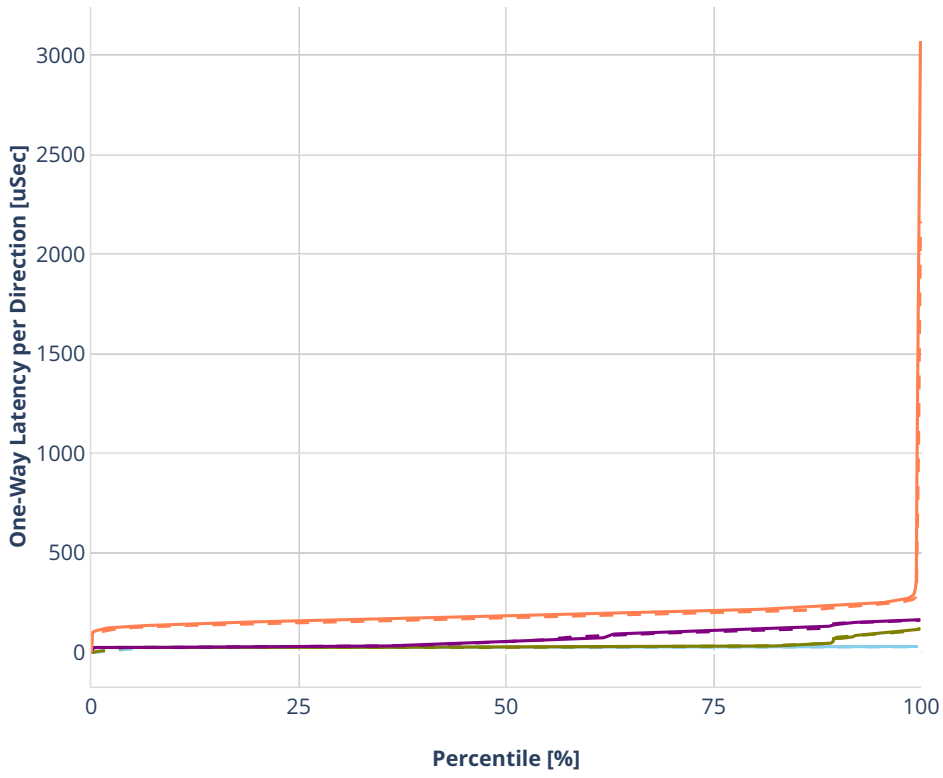

Latency: ethip6srhip6-ip6base-srv6enc2sids-nodcaps

- No-load.
- Low-load, 10% PDR.
- Mid-load, 50% PDR.
- High-load, 90% PDR.