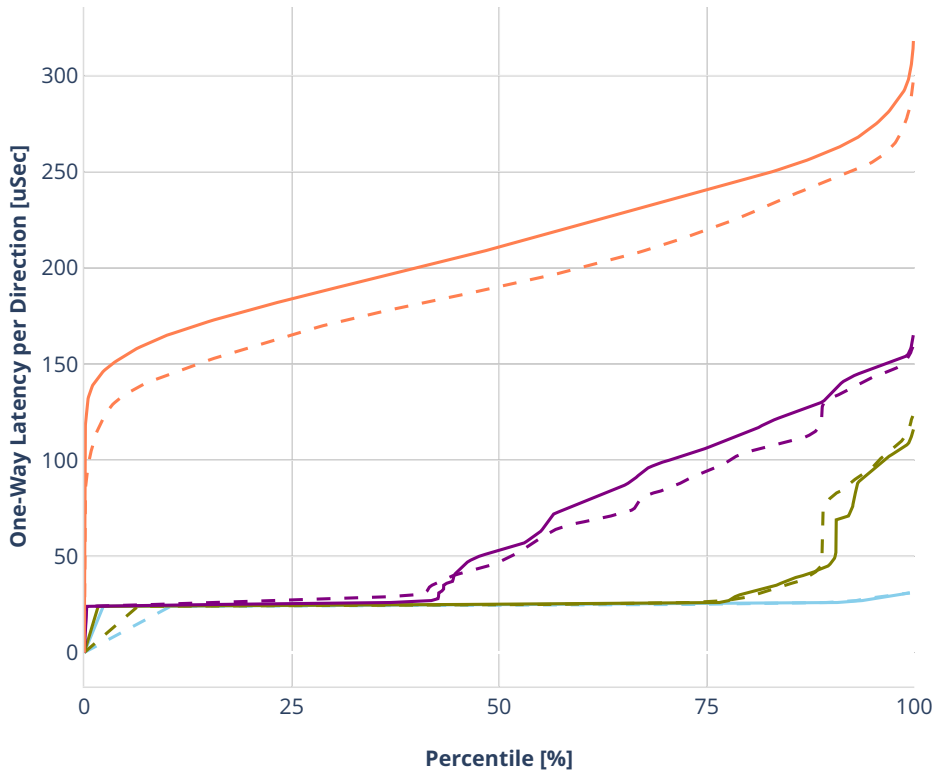

Latency: ethip6ip6-ip6base-srv6enc1sid

- No-load.
- Low-load, 10% PDR.
- Mid-load, 50% PDR.
- High-load, 90% PDR.