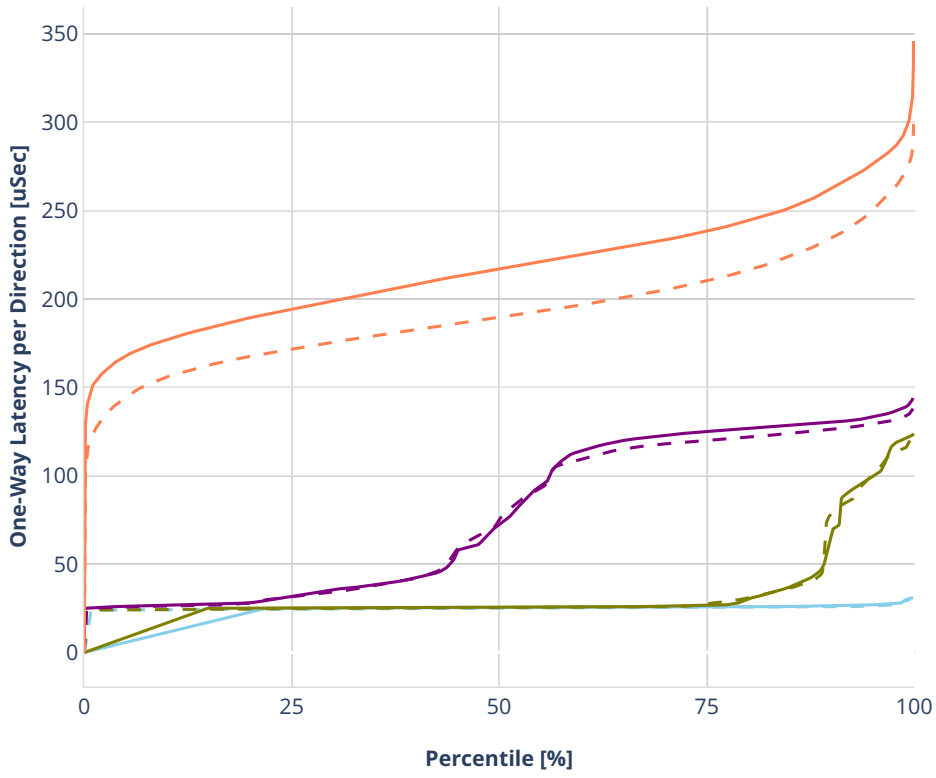

Latency: ethip4vxlan-l2xcbase

- No-load.
- Low-load, 10% PDR.
- Mid-load, 50% PDR.
- High-load, 90% PDR.