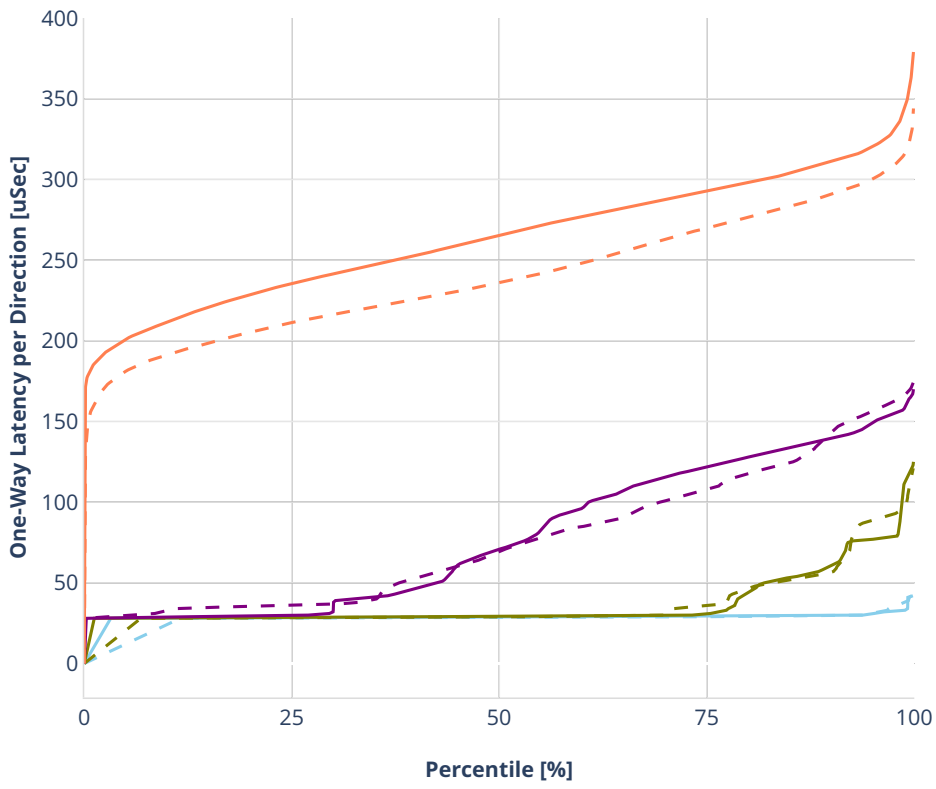

Latency: ethip4vxlan-l2bdbasemaclrn

- No-load.
- Low-load, 10% PDR.
- Mid-load, 50% PDR.
- High-load, 90% PDR.