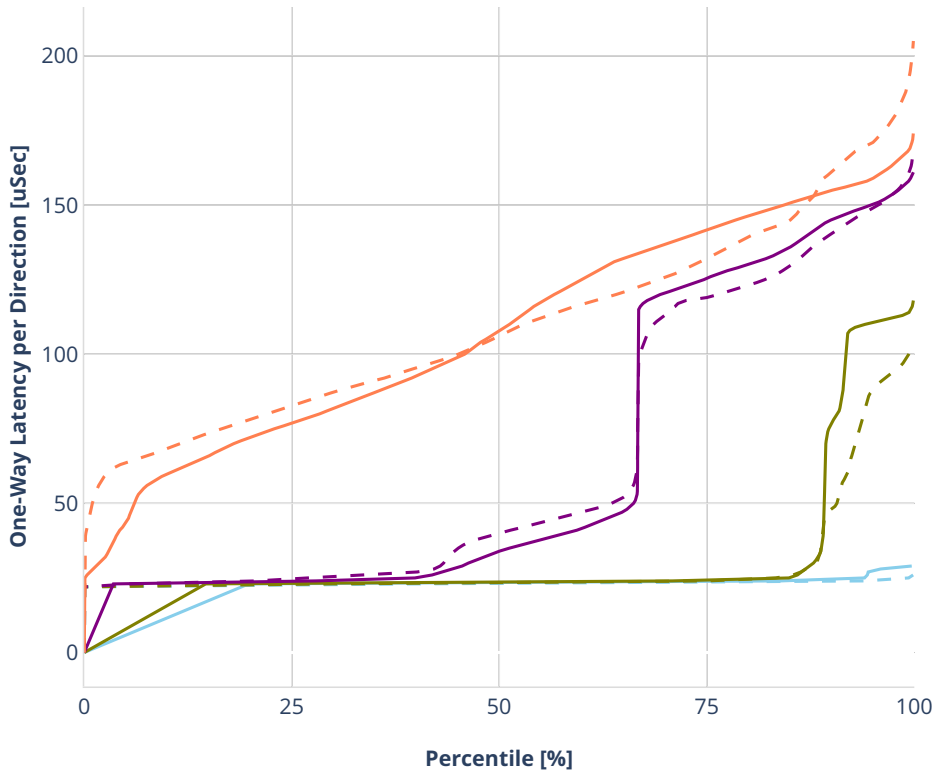

### Latency: ethip4udp-ip4base-oacl50sl-10kflows

- No-load.
- Low-load, 10% PDR.
- Mid-load, 50% PDR.
- High-load, 90% PDR.