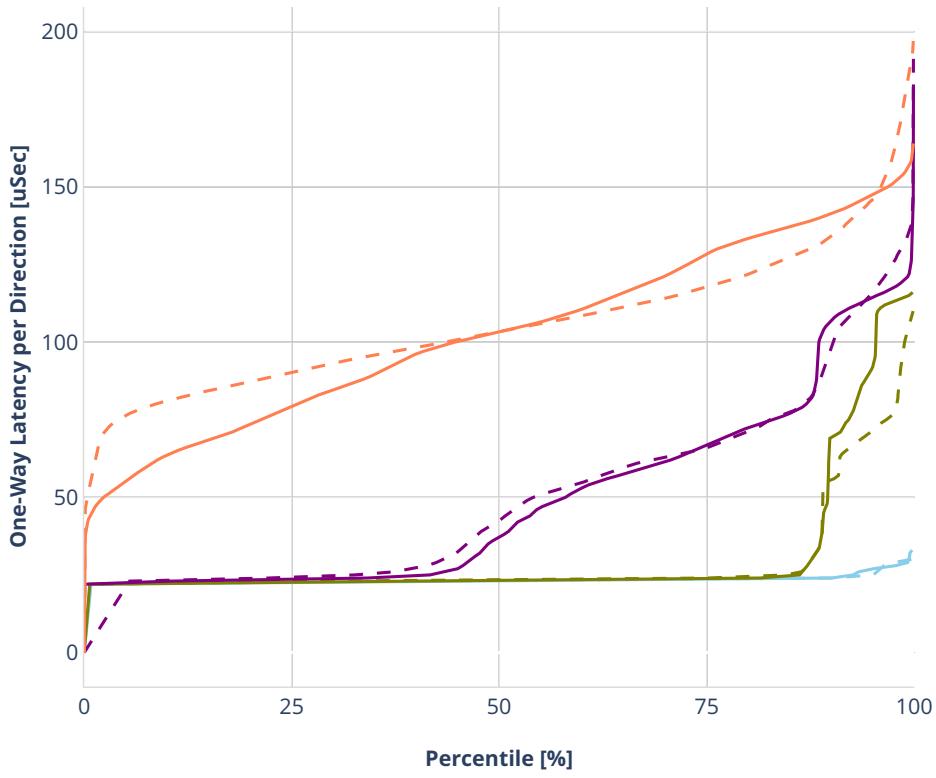

Latency: ethip4udp-ip4base-nat44

- No-load.
- Low-load, 10% PDR.
- Mid-load, 50% PDR.
- High-load, 90% PDR.