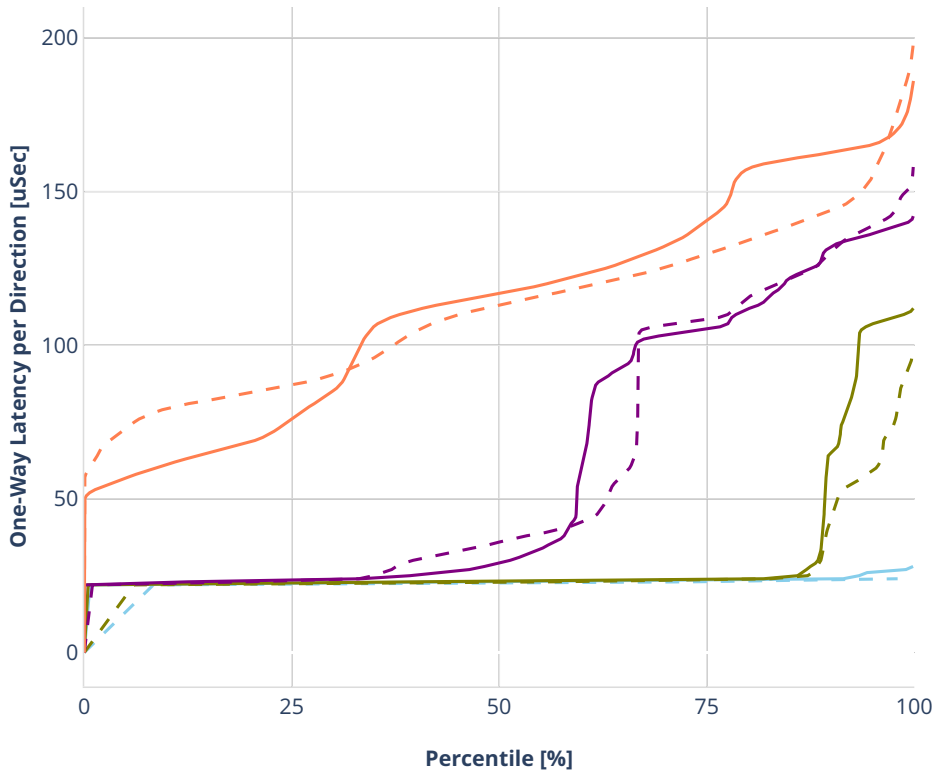

### Latency: ethip4udp-ip4base-iacl50sf-10kflows

- No-load.
- Low-load, 10% PDR.
- Mid-load, 50% PDR.
- High-load, 90% PDR.