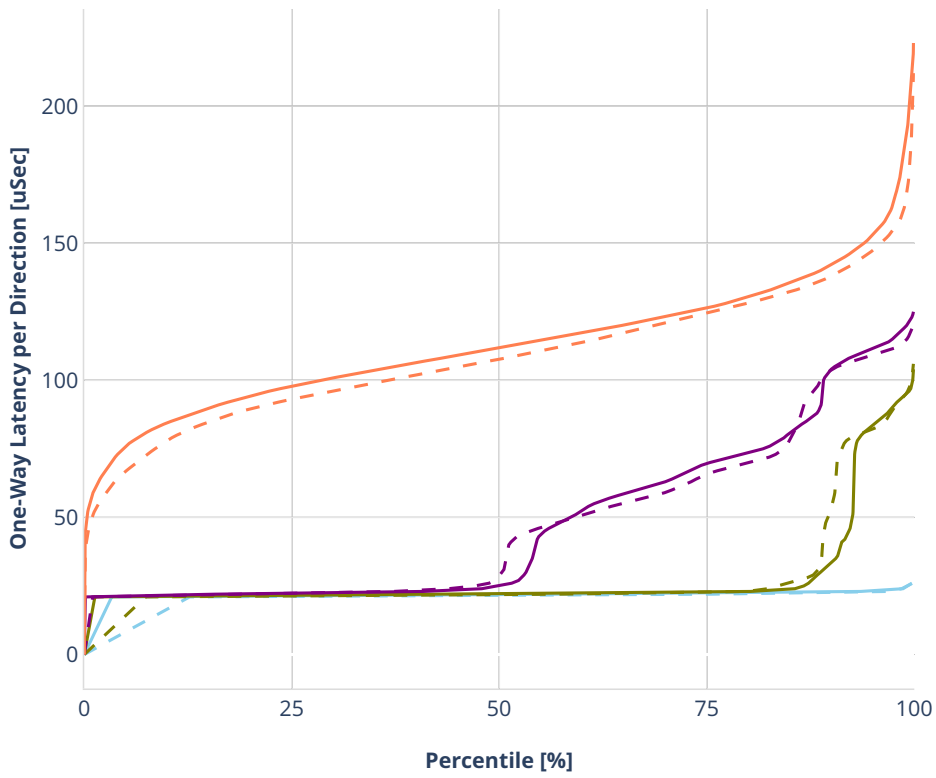

### Latency: ethip4-ip4scale2m

- No-load.
- Low-load, 10% PDR.
- Mid-load, 50% PDR.
- High-load, 90% PDR.