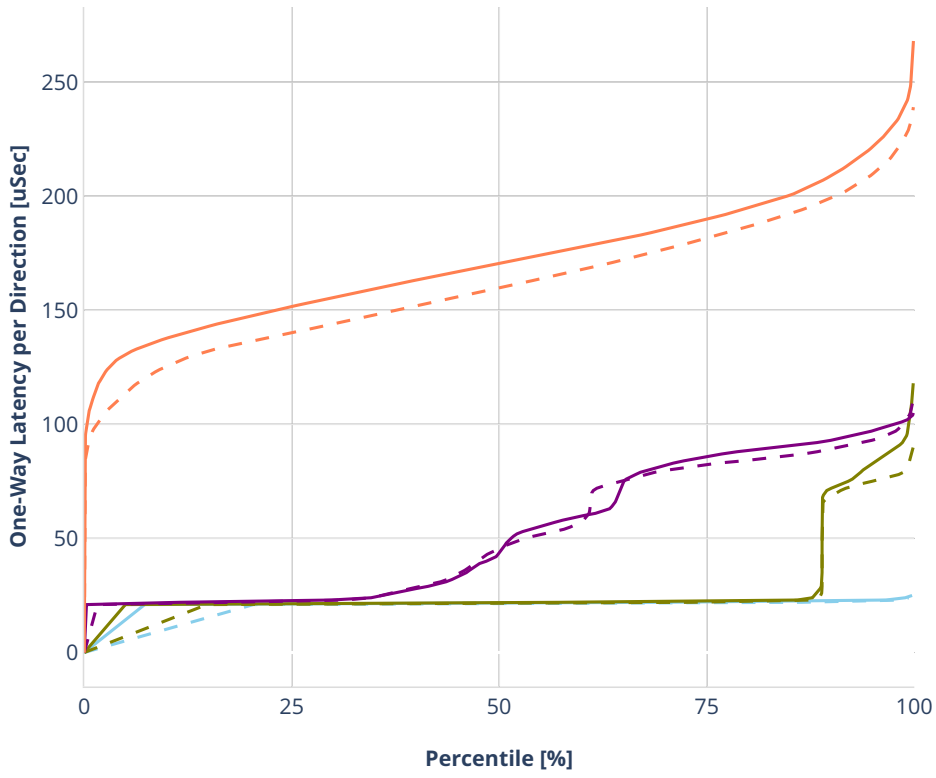

Latency: ethip4-ip4scale20k

- No-load.
- Low-load, 10% PDR.
- Mid-load, 50% PDR.
- High-load, 90% PDR.