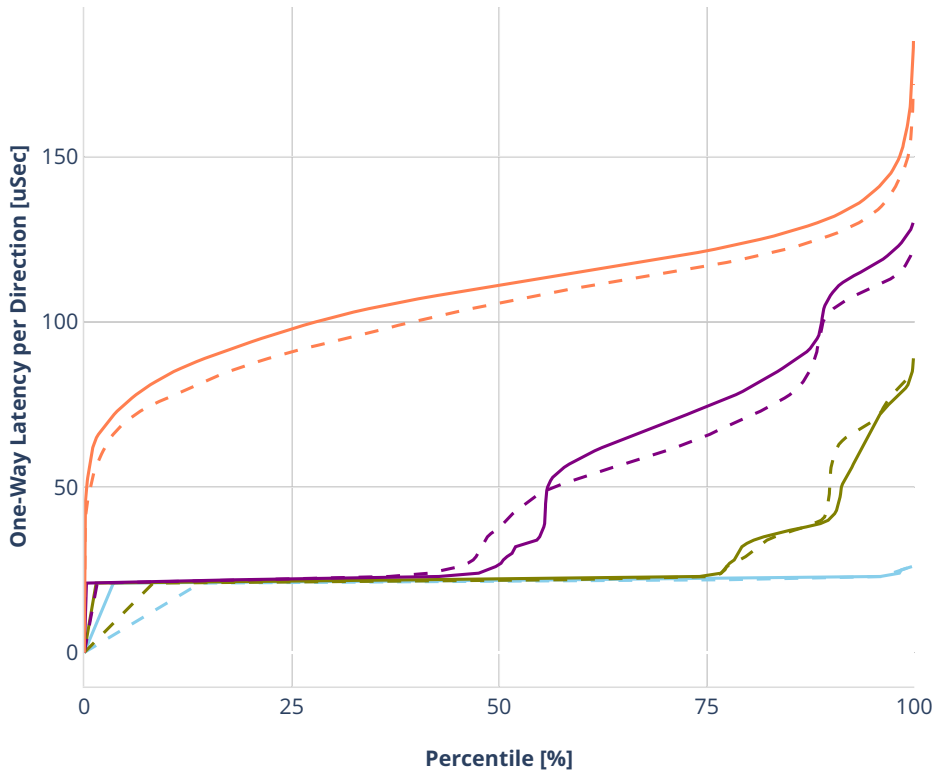

Latency: ethip4-ip4scale200k

- No-load.
- Low-load, 10% PDR.
- Mid-load, 50% PDR.
- High-load, 90% PDR.