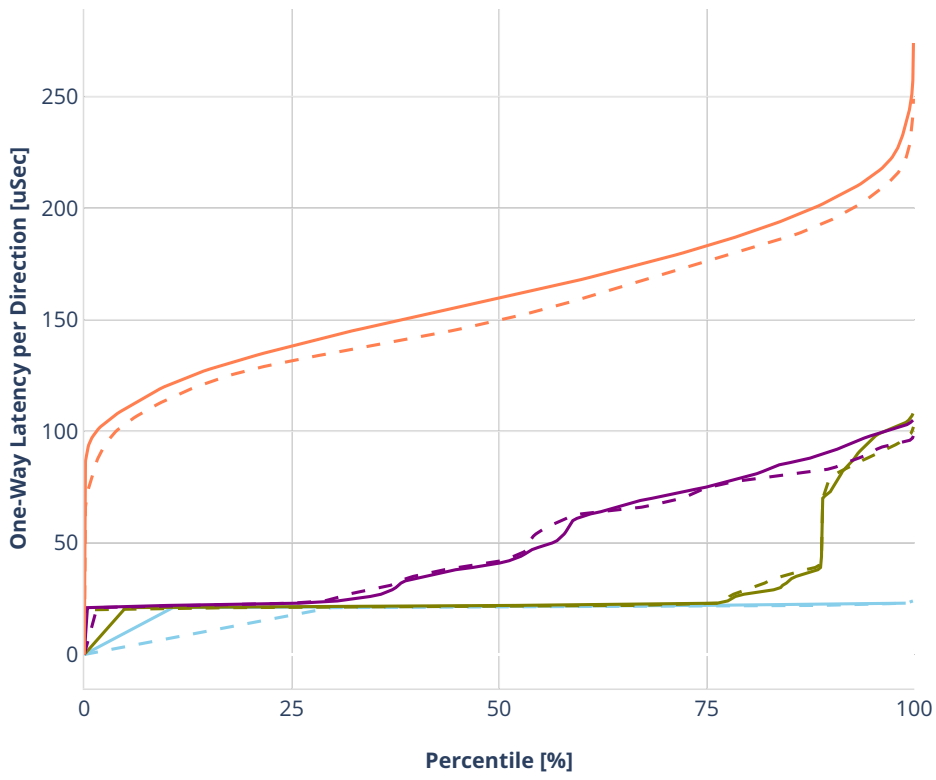

Latency: ethip4-ip4base

- No-load.
- Low-load, 10% PDR.
- Mid-load, 50% PDR.
- High-load, 90% PDR.