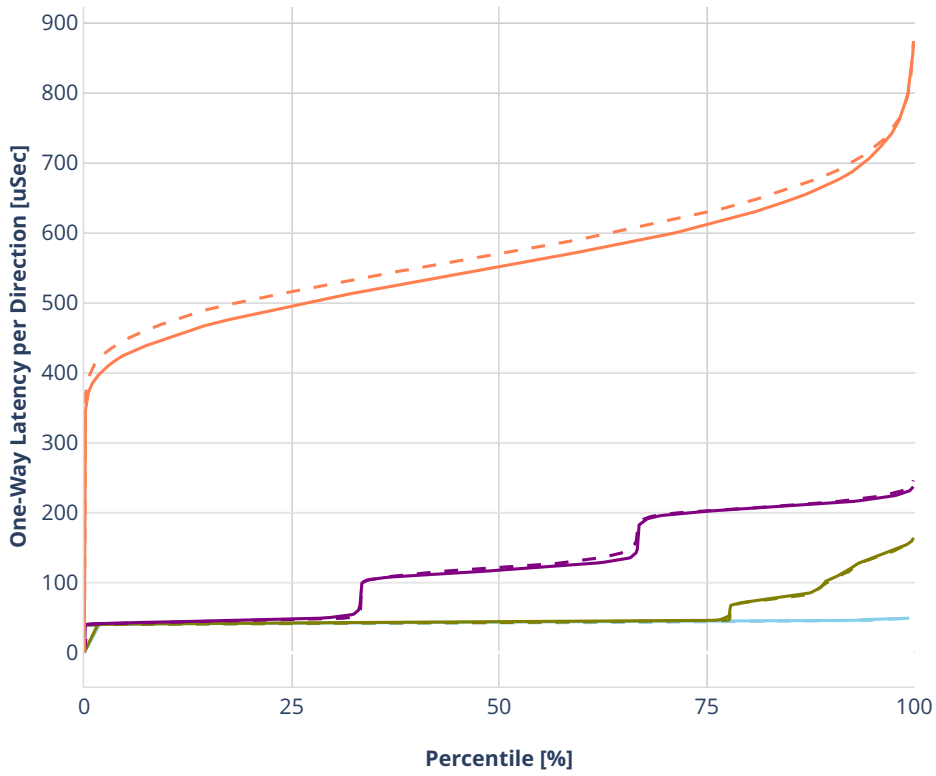

Latency: ethip4-ip4base-eth-2memif-1dcr

- No-load.
- Low-load, 10% PDR.
- Mid-load, 50% PDR.
- High-load, 90% PDR.