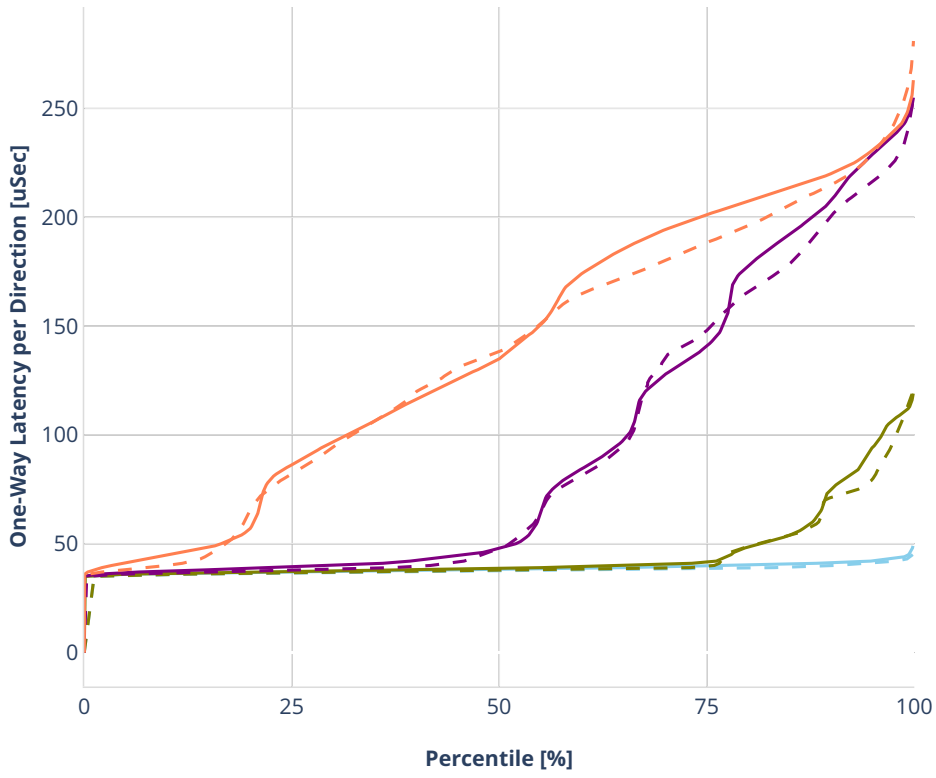

Latency: eth-l2xcbase-eth-2vhostvr1024-1vm-vppl2xc

- No-load.
- Low-load, 10% PDR.
- Mid-load, 50% PDR.
- High-load, 90% PDR.