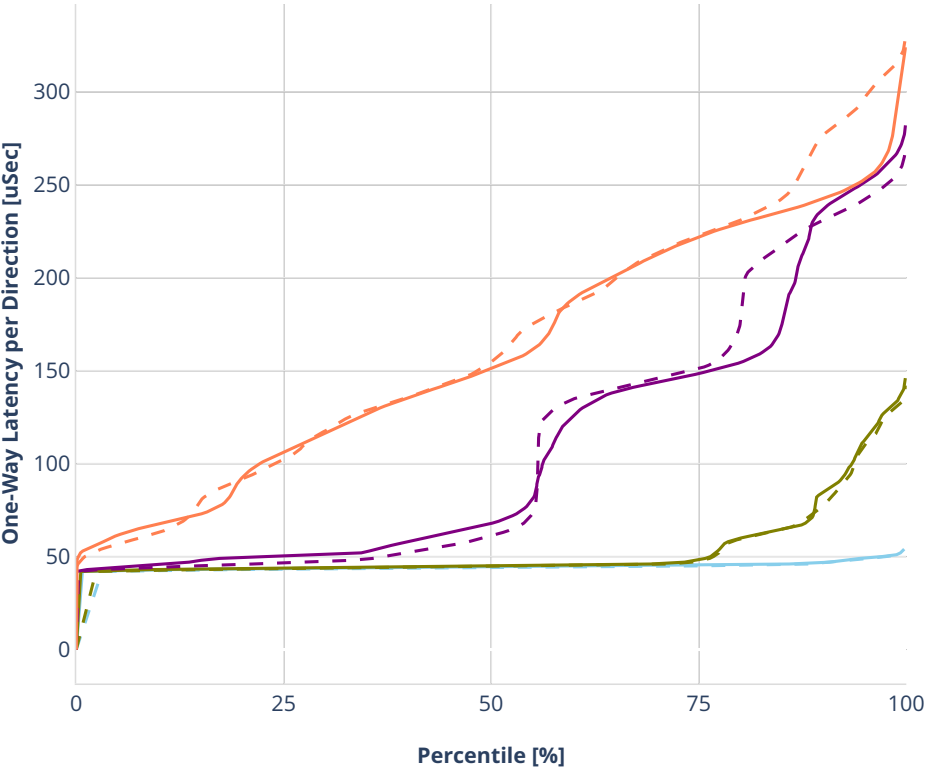

Latency: eth-l2bdbasemaclrn-eth-2vhostvr1024-1vm-vppl2xc

- No-load.
- Low-load, 10% PDR.
- Mid-load, 50% PDR.
- High-load, 90% PDR.