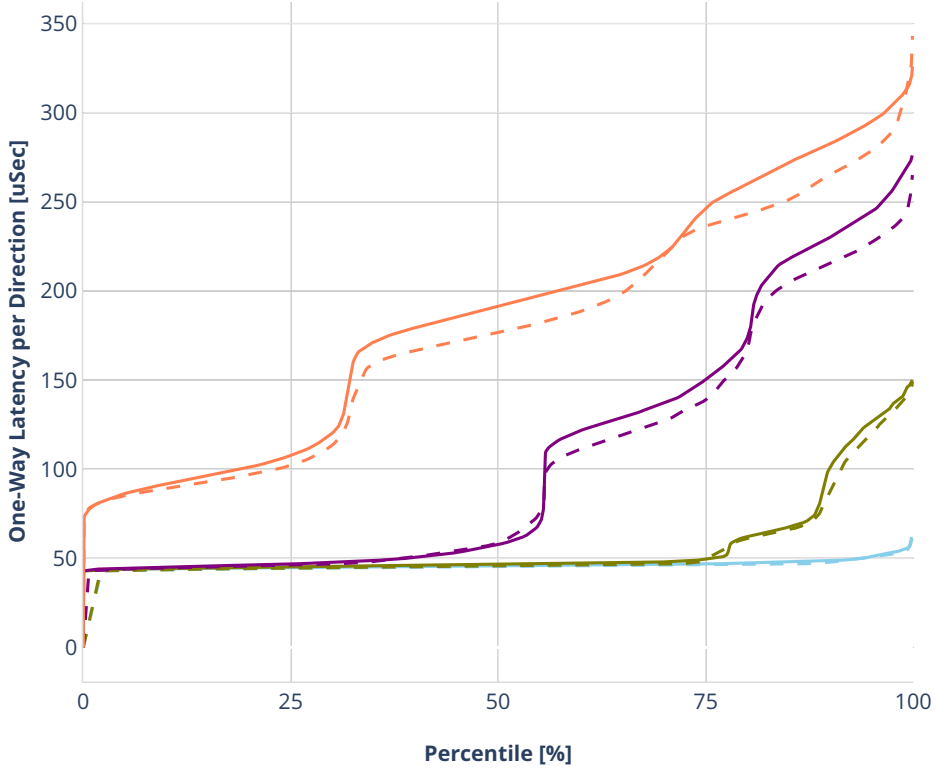

Latency: dot1q-l2bdbasemaclrn-eth-2vhostvr1024-1vm-vppl2xc

- No-load.
- Low-load, 10% PDR.
- Mid-load, 50% PDR.
- High-load, 90% PDR.