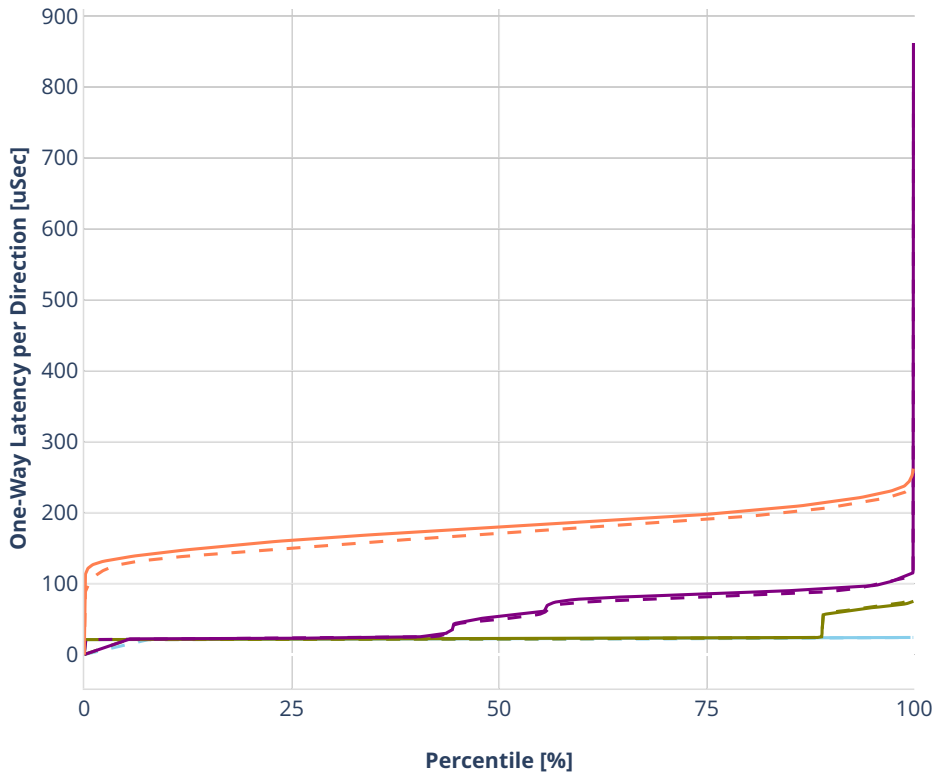

Latency: dot1q-ip4base

- No-load.
- Low-load, 10% PDR.
- Mid-load, 50% PDR.
- High-load, 90% PDR.