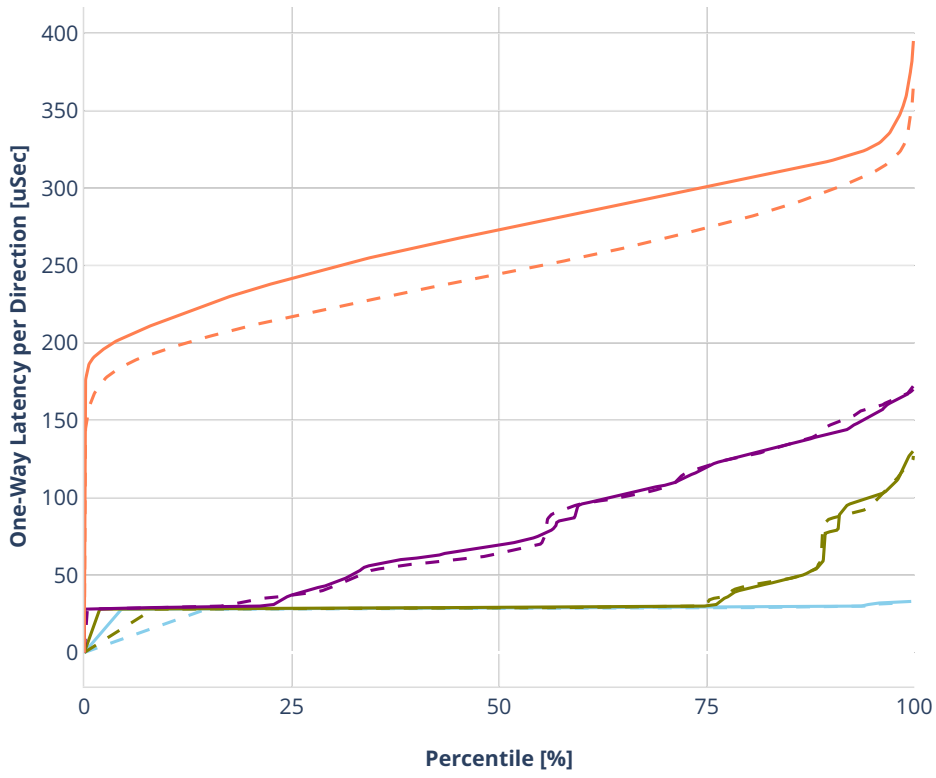

Latency: dot1q--ethip4vxlان-l2bdscale1l2bd1vlan1vxlان

- No-load.
- Low-load, 10% PDR.
- Mid-load, 50% PDR.
- High-load, 90% PDR.