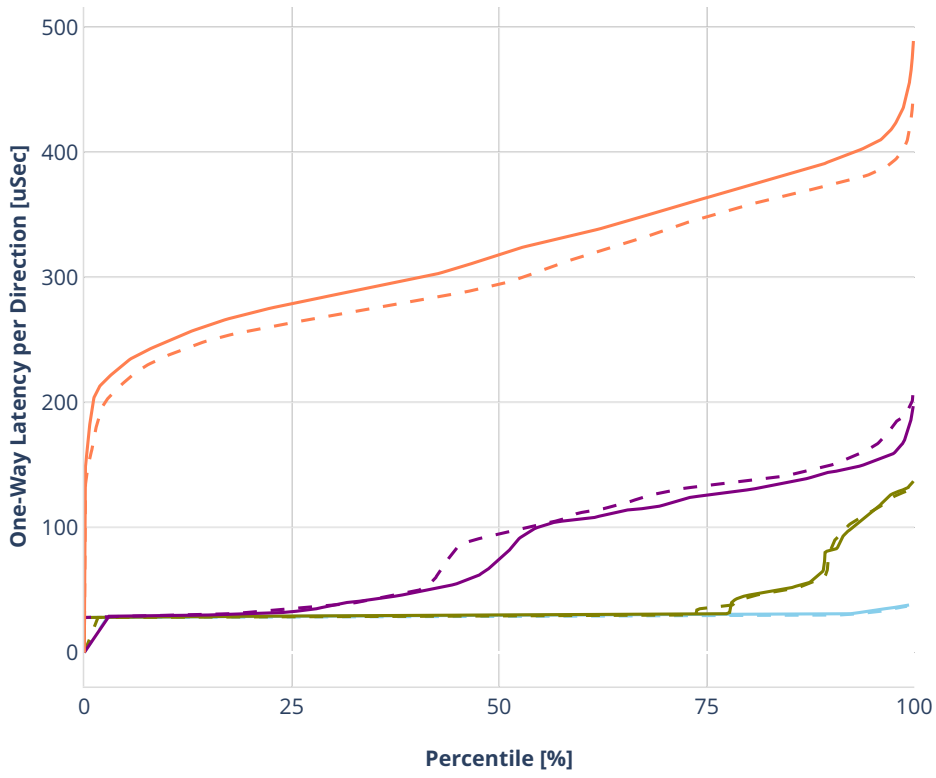

Latency: dot1q--ethip4vxlan-l2bdscale100l2bd100vlan100vxlan

- No-load.
- Low-load, 10% PDR.
- Mid-load, 50% PDR.
- High-load, 90% PDR.