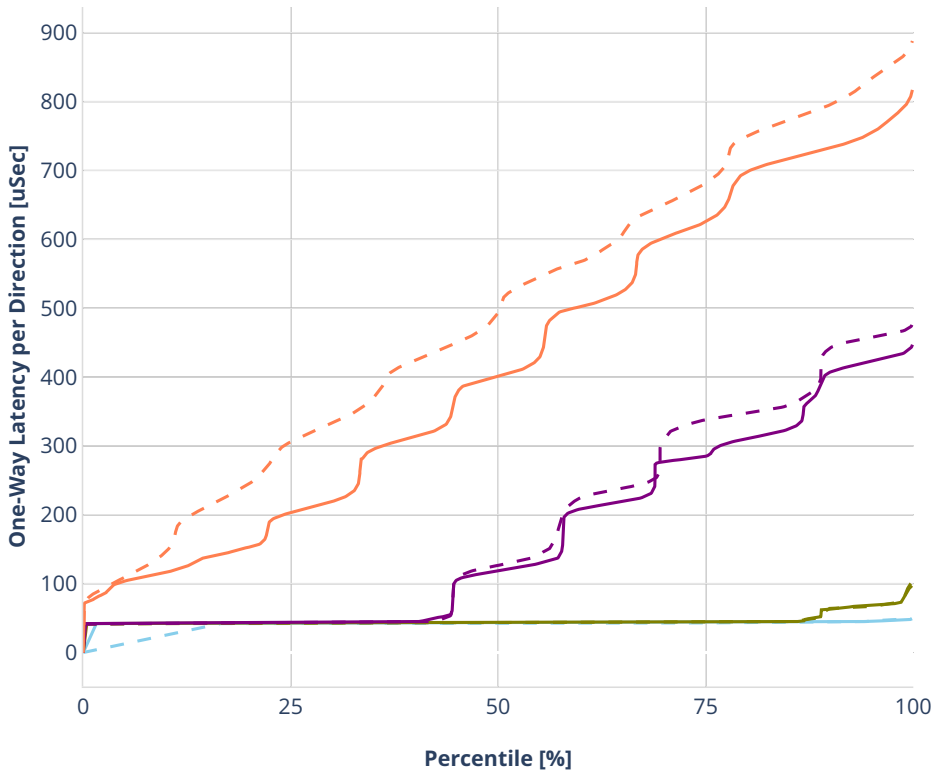

Latency: ethip4ipsec4tnlsw-ip4base-int-aes256gcm

- No-load.
- Low-load, 10% PDR.
- Mid-load, 50% PDR.
- High-load, 90% PDR.