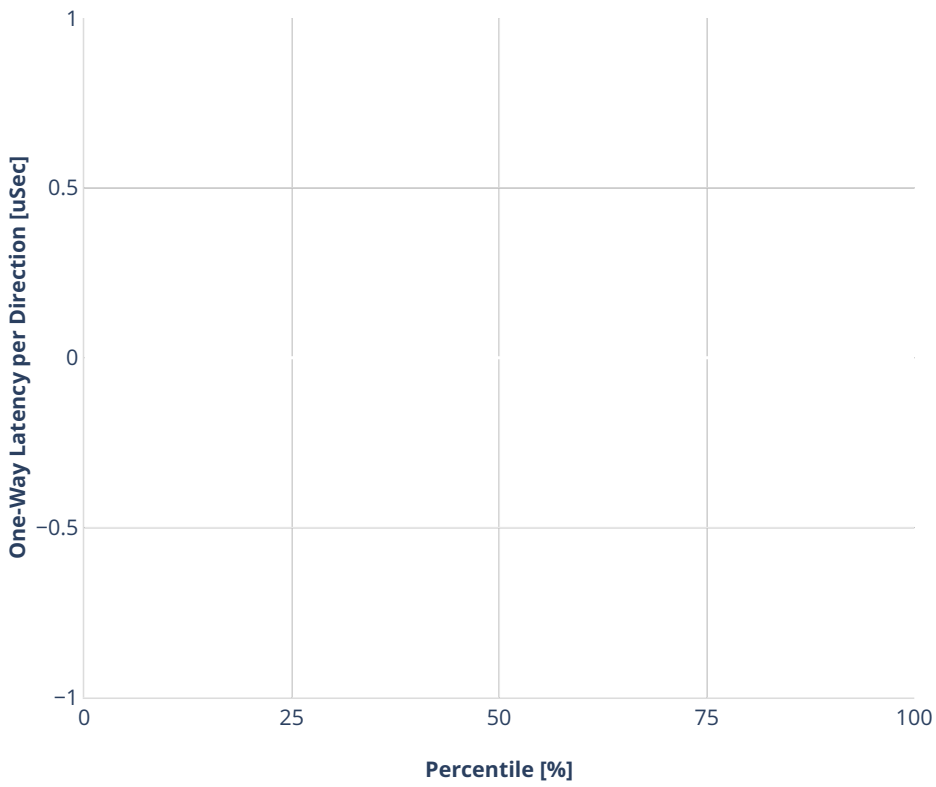

### Latency: ethip6srhip6-ip6base-srv6proxy-stat

- No-load.
- Low-load, 10% PDR.
- Mid-load, 50% PDR.
- High-load, 90% PDR.