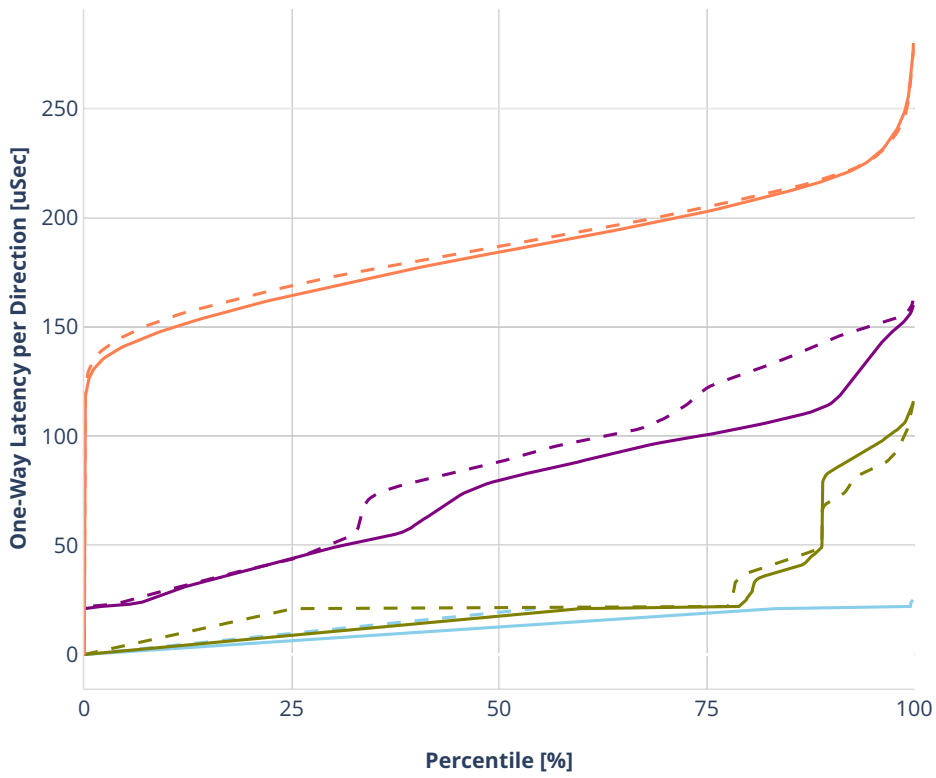

Latency: ethip6srhip6-ip6base-srv6proxy-masq

- No-load.
- Low-load, 10% PDR.
- Mid-load, 50% PDR.
- High-load, 90% PDR.