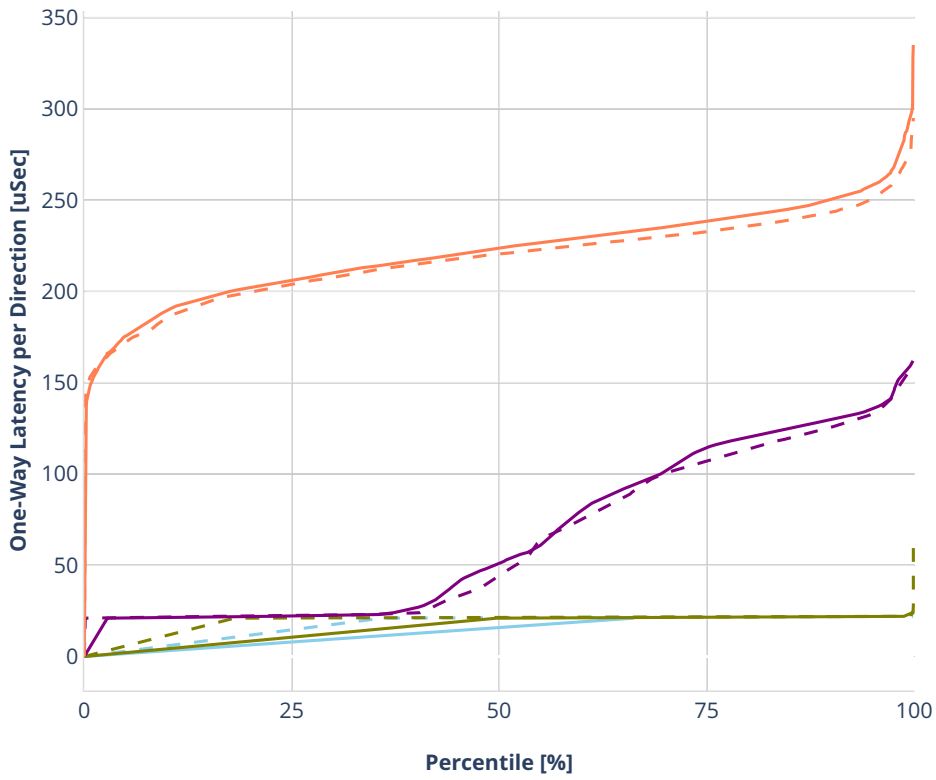

### Latency: ethip6srhip6-ip6base-srv6proxy-dyn

- No-load.
- Low-load, 10% PDR.
- Mid-load, 50% PDR.
- High-load, 90% PDR.