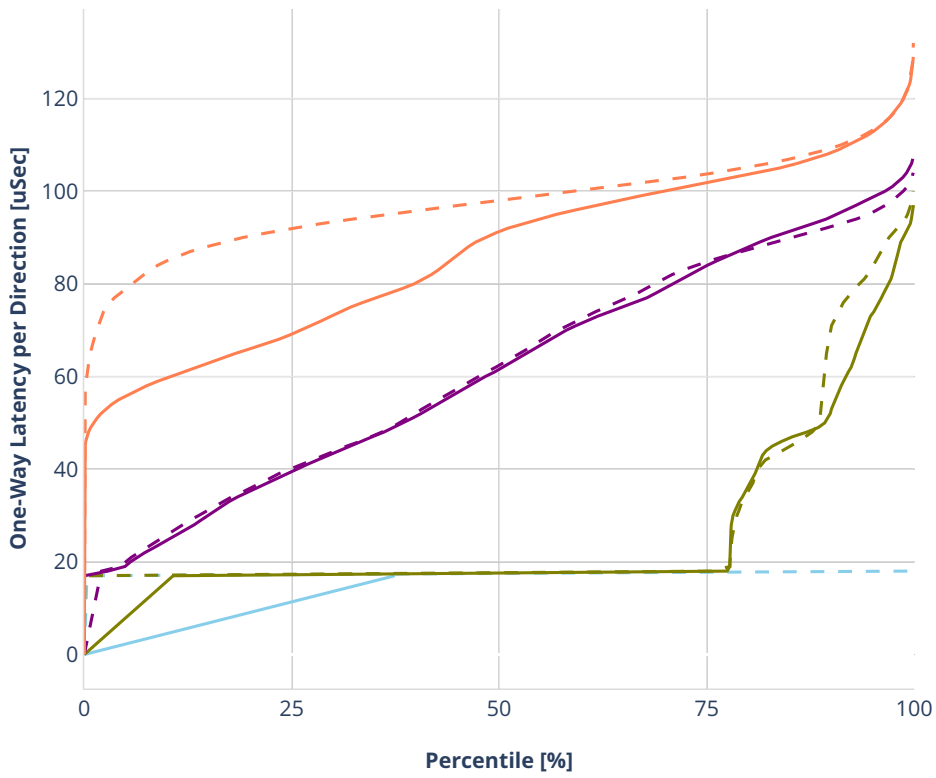

Latency: ethip6srhip6-ip6base-srv6enc2sids-nodcaps

- No-load.
- Low-load, 10% PDR.
- Mid-load, 50% PDR.
- High-load, 90% PDR.