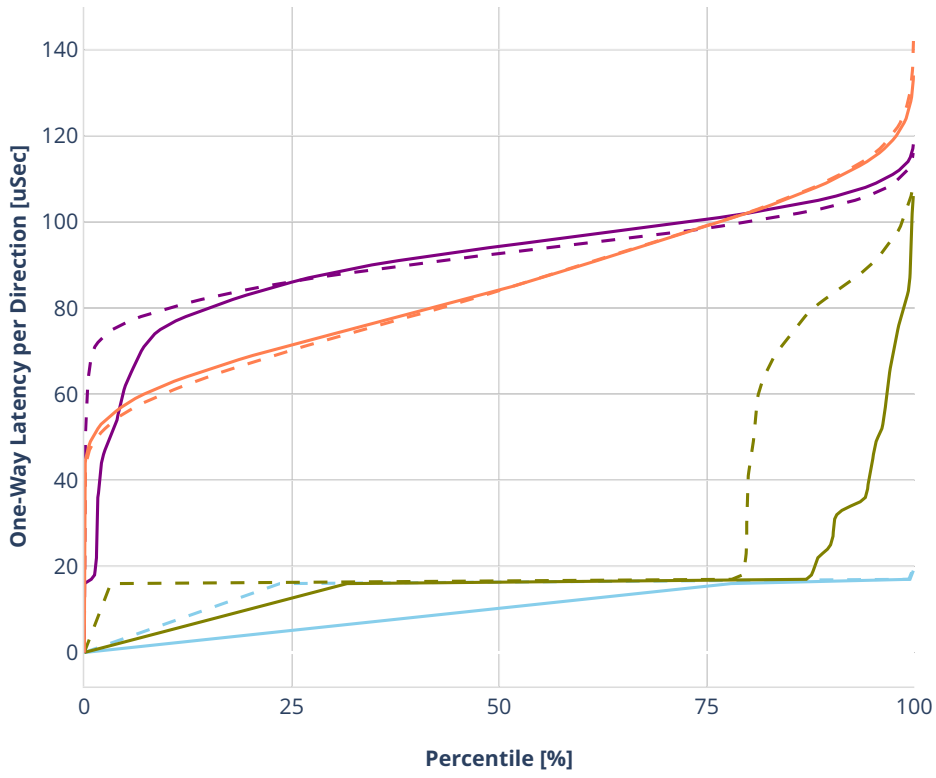

Latency: ethip6-ip6scale2m

- No-load.
- Low-load, 10% PDR.
- Mid-load, 50% PDR.
- High-load, 90% PDR.