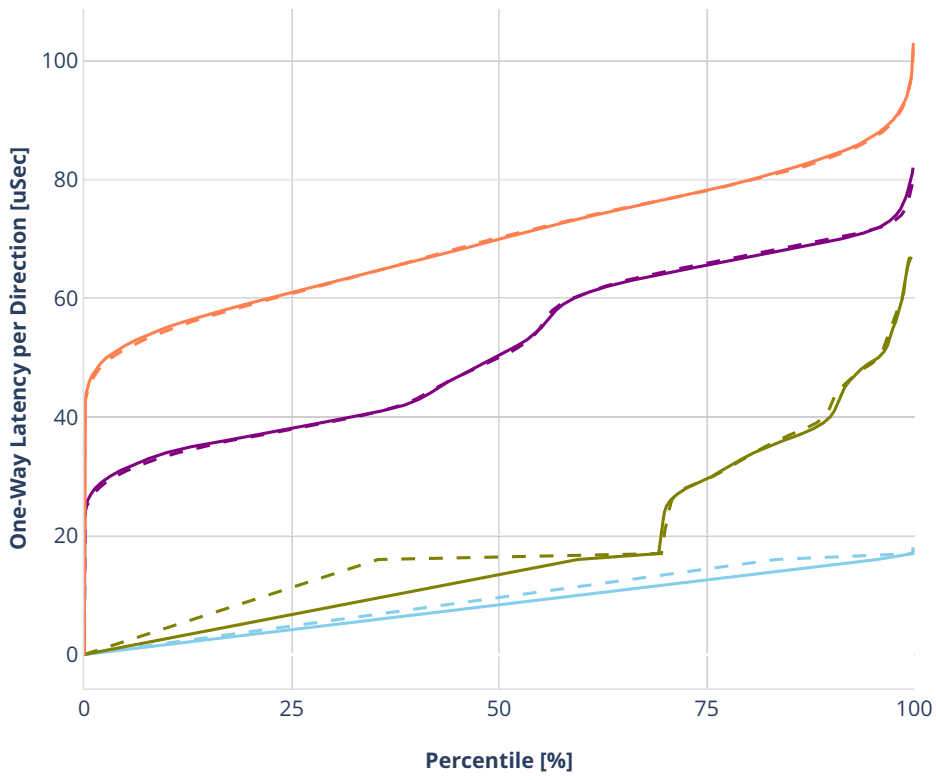

### Latency: ethip6-ip6scale20k

- No-load.
- Low-load, 10% PDR.
- Mid-load, 50% PDR.
- High-load, 90% PDR.