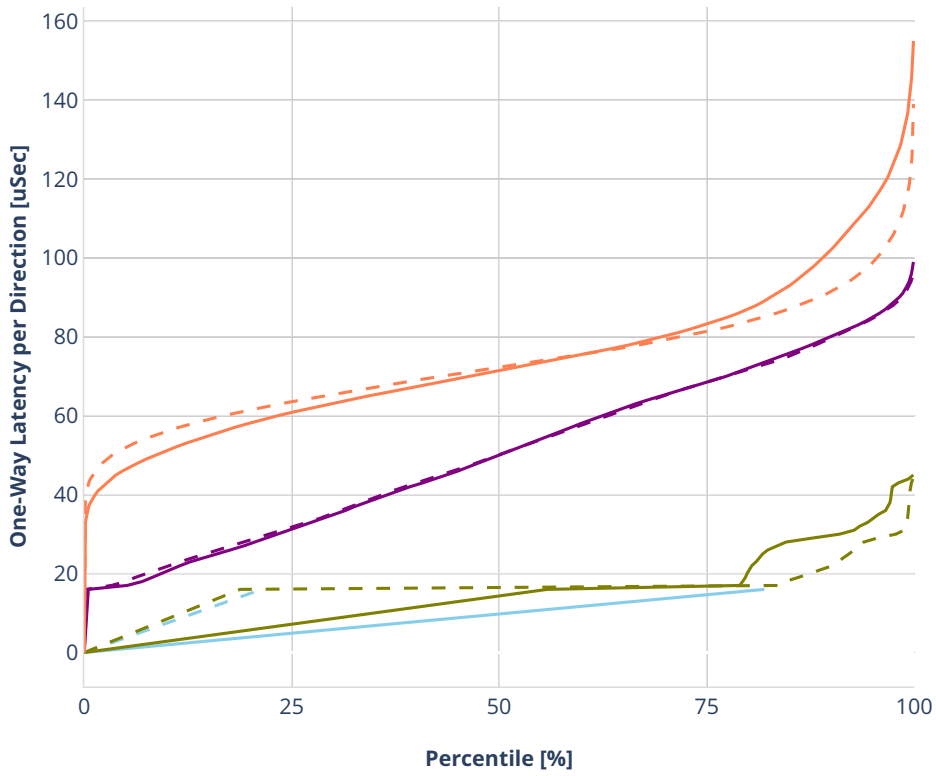

Latency: ethip6-ip6scale200k

- No-load.
- Low-load, 10% PDR.
- Mid-load, 50% PDR.
- High-load, 90% PDR.