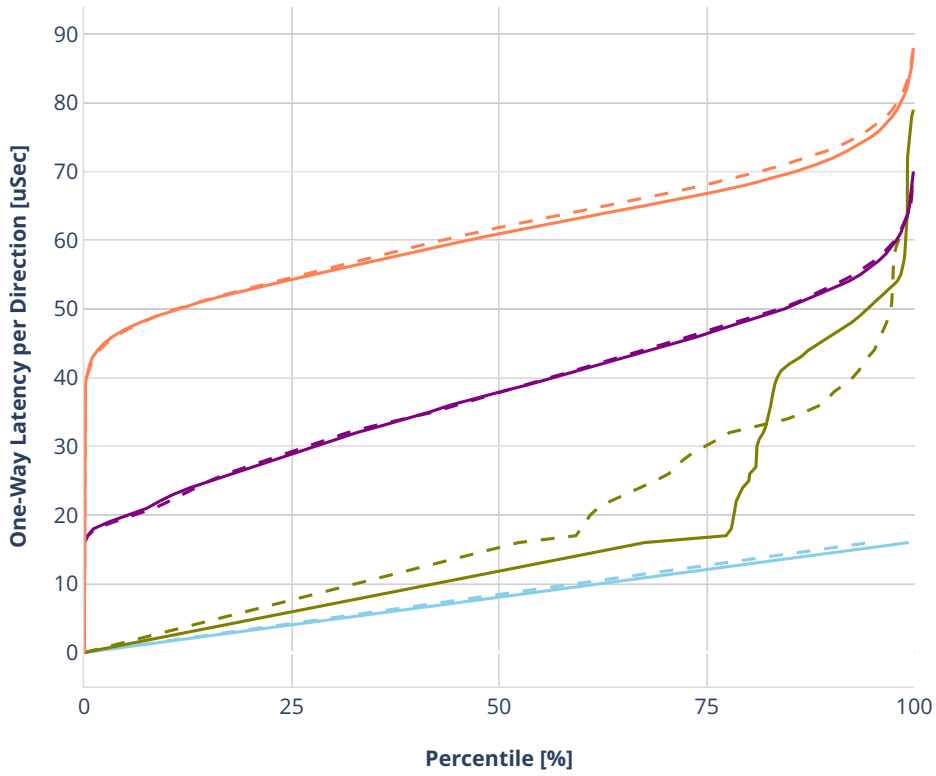

Latency: ethip6-ip6base

- No-load.
- Low-load, 10% PDR.
- Mid-load, 50% PDR.
- High-load, 90% PDR.