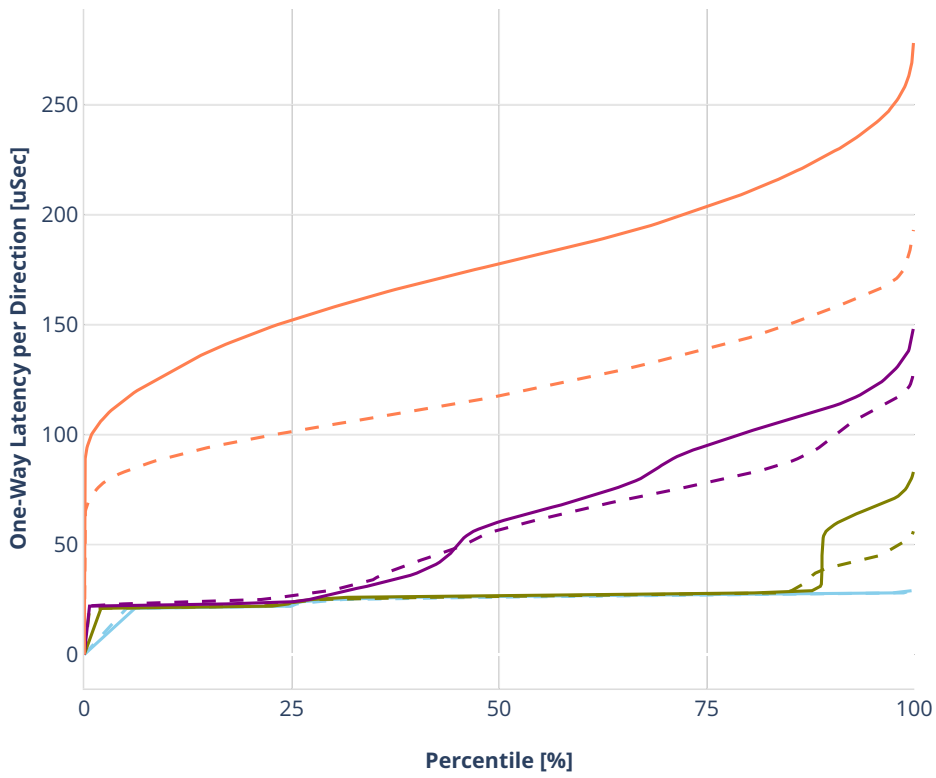

Latency: avf-ethip6srhip6-ip6base-srv6proxy-masq

- No-load.
- Low-load, 10% PDR.
- Mid-load, 50% PDR.
- High-load, 90% PDR.