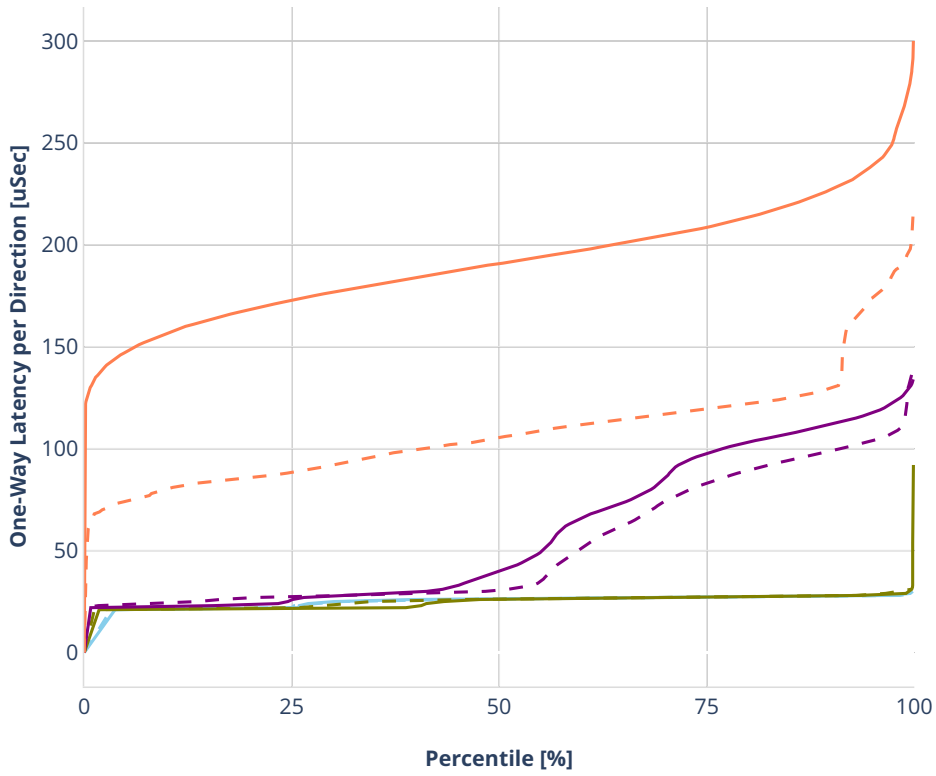

### Latency: avf-ethip6srhip6-ip6base-srv6proxy-dyn

- No-load.
- Low-load, 10% PDR.
- Mid-load, 50% PDR.
- High-load, 90% PDR.