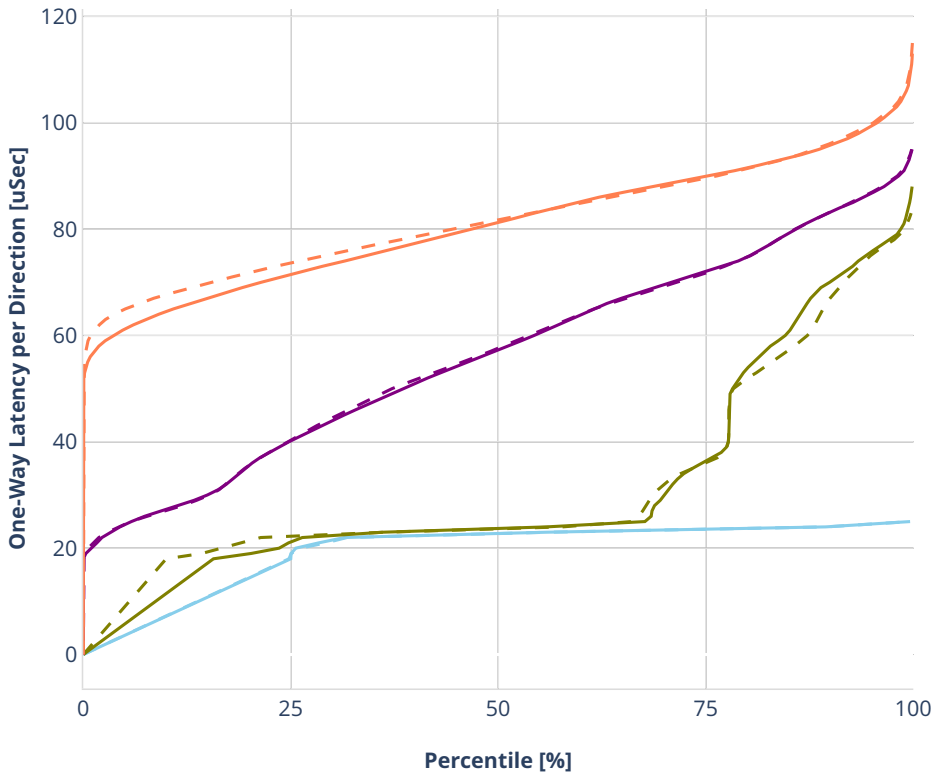

Latency: avf-ethip6srhip6-ip6base-srv6enc2sids-nodcaps

- No-load.
- Low-load, 10% PDR.
- Mid-load, 50% PDR.
- High-load, 90% PDR.