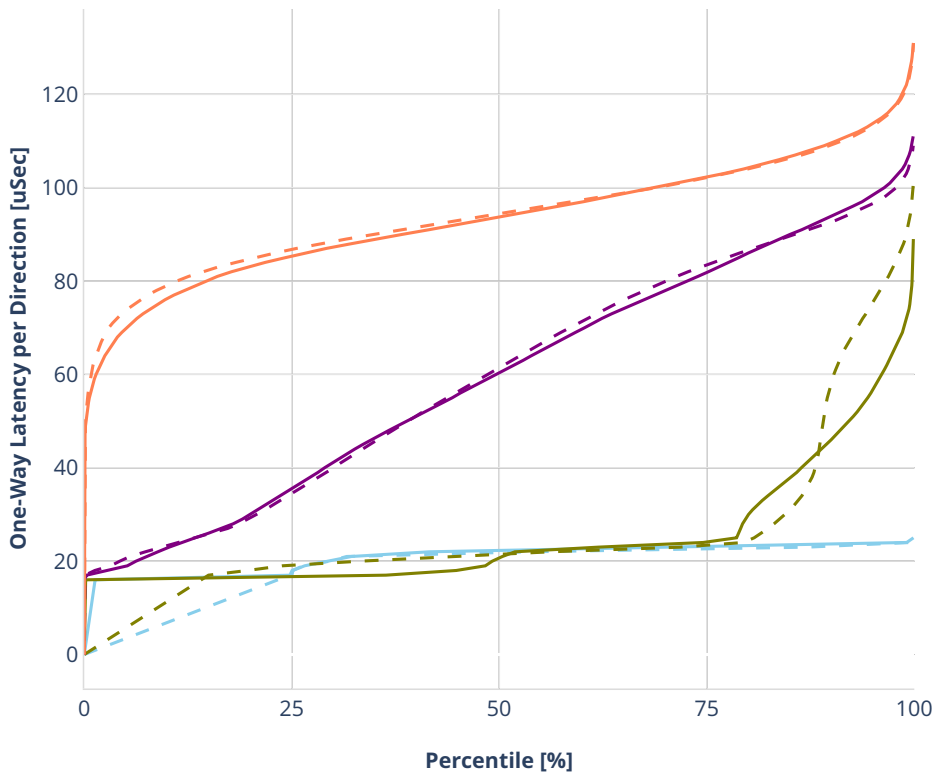

Latency: avf-ethip6-ip6scale2m

- No-load.
- Low-load, 10% PDR.
- Mid-load, 50% PDR.
- High-load, 90% PDR.