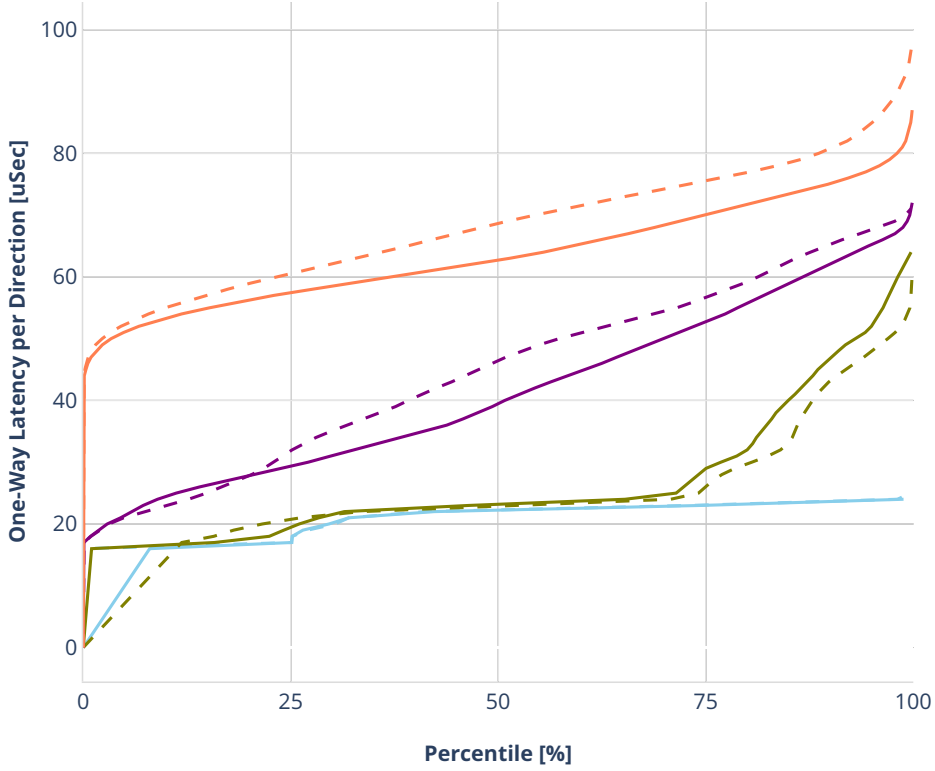

Latency: avf-ethip6-ip6scale20k

- No-load.
- Low-load, 10% PDR.
- Mid-load, 50% PDR.
- High-load, 90% PDR.