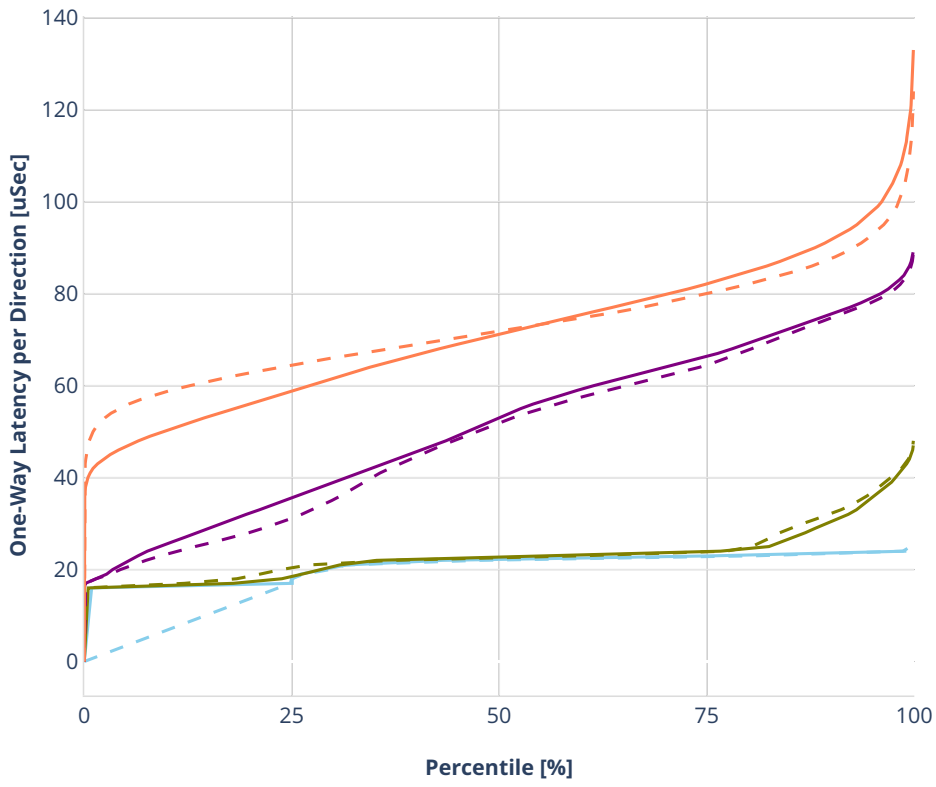

### Latency: avf-ethip6-ip6scale200k

- No-load.
- Low-load, 10% PDR.
- Mid-load, 50% PDR.
- High-load, 90% PDR.