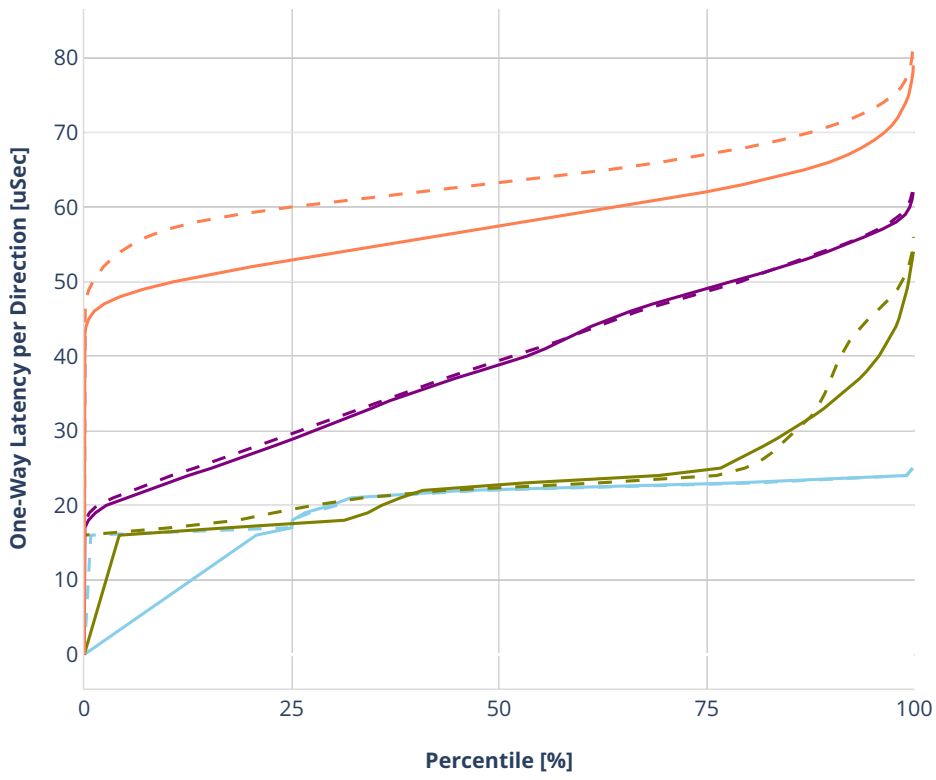

Latency: avf-ethip6-ip6base

- No-load.
- Low-load, 10% PDR.
- Mid-load, 50% PDR.
- High-load, 90% PDR.