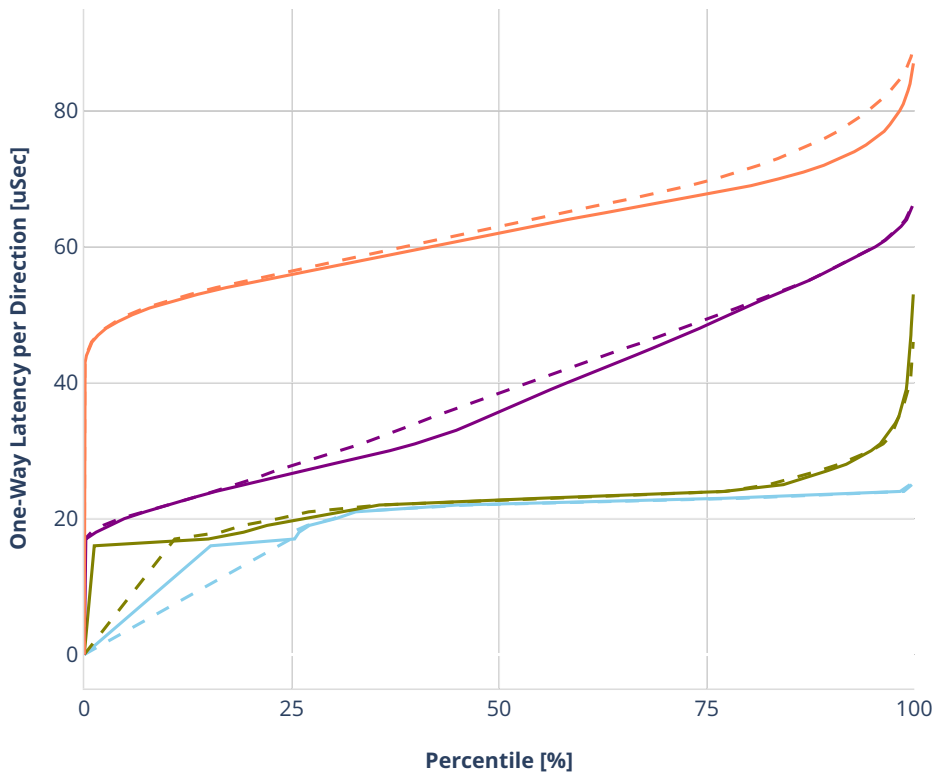

Latency: avf-dot1q-ip6base

- No-load.
- Low-load, 10% PDR.
- Mid-load, 50% PDR.
- High-load, 90% PDR.