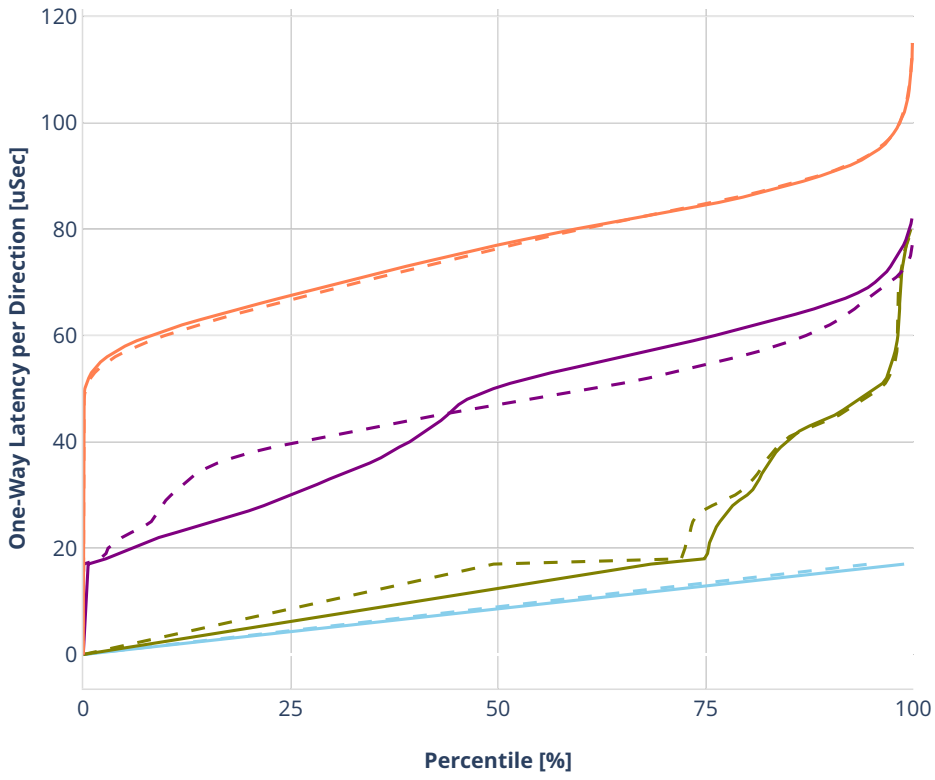

Latency: ethip4vxlan-l2xcbase

- No-load.
- Low-load, 10% PDR.
- Mid-load, 50% PDR.
- High-load, 90% PDR.