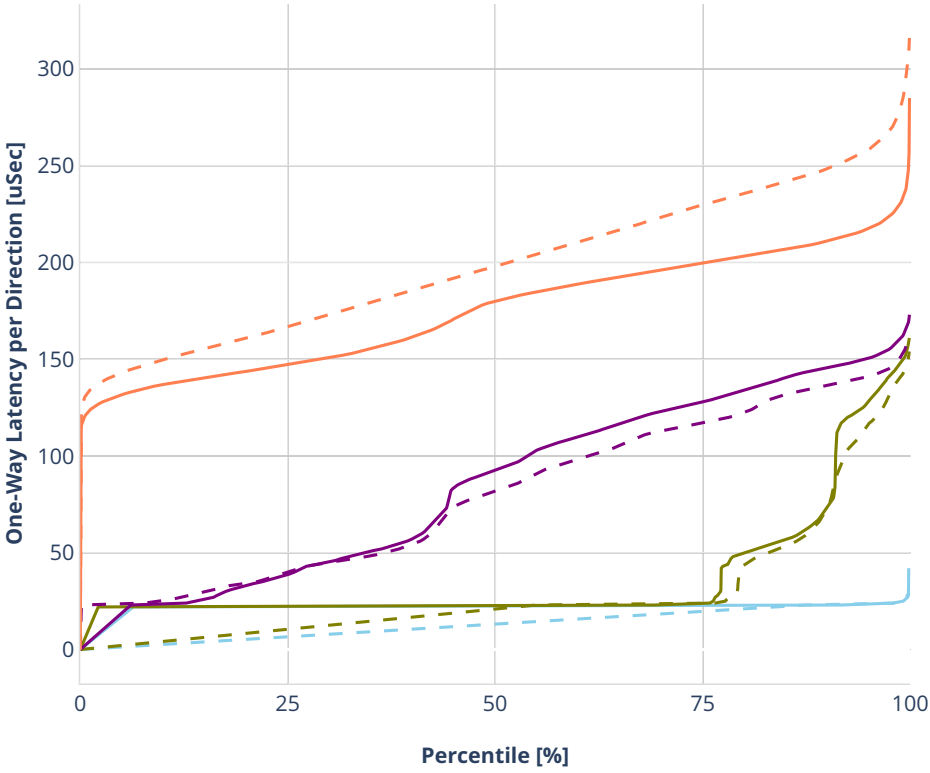

### Latency: ethip4vxlan-l2bdbasemaclrn-eth-2vhostvr1024-1vm

- No-load.
- Low-load, 10% PDR.
- Mid-load, 50% PDR.
- High-load, 90% PDR.