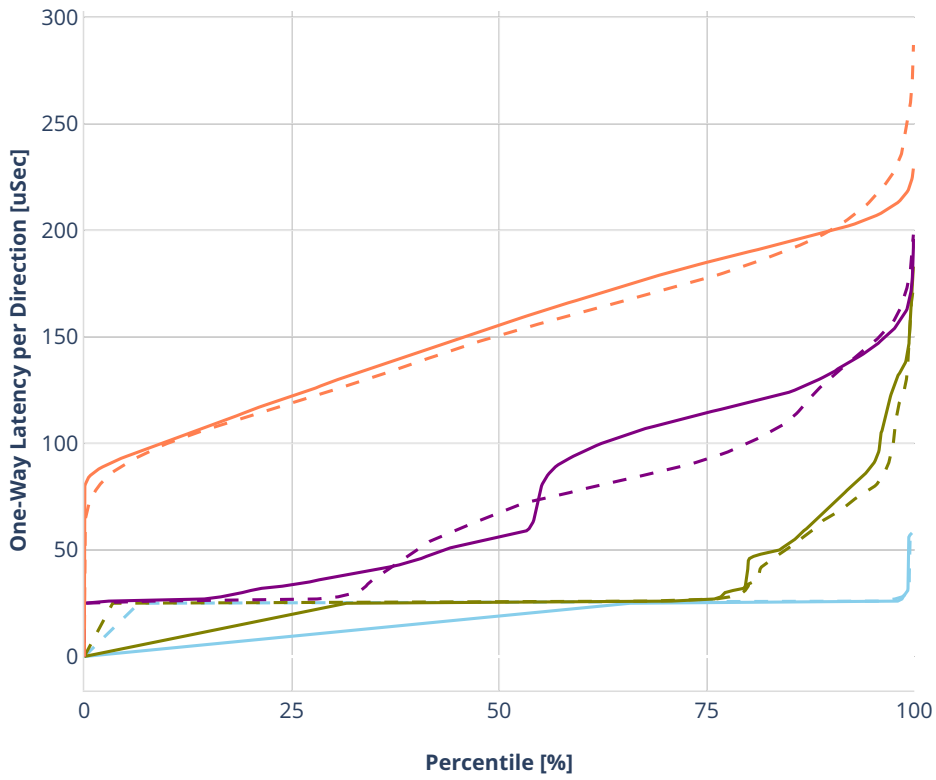

Latency: ethip4vxlan-l2bdbasemaclrn-eth-2vhostvr1024-1vm-vppl2xc

- No-load.
- Low-load, 10% PDR.
- Mid-load, 50% PDR.
- High-load, 90% PDR.