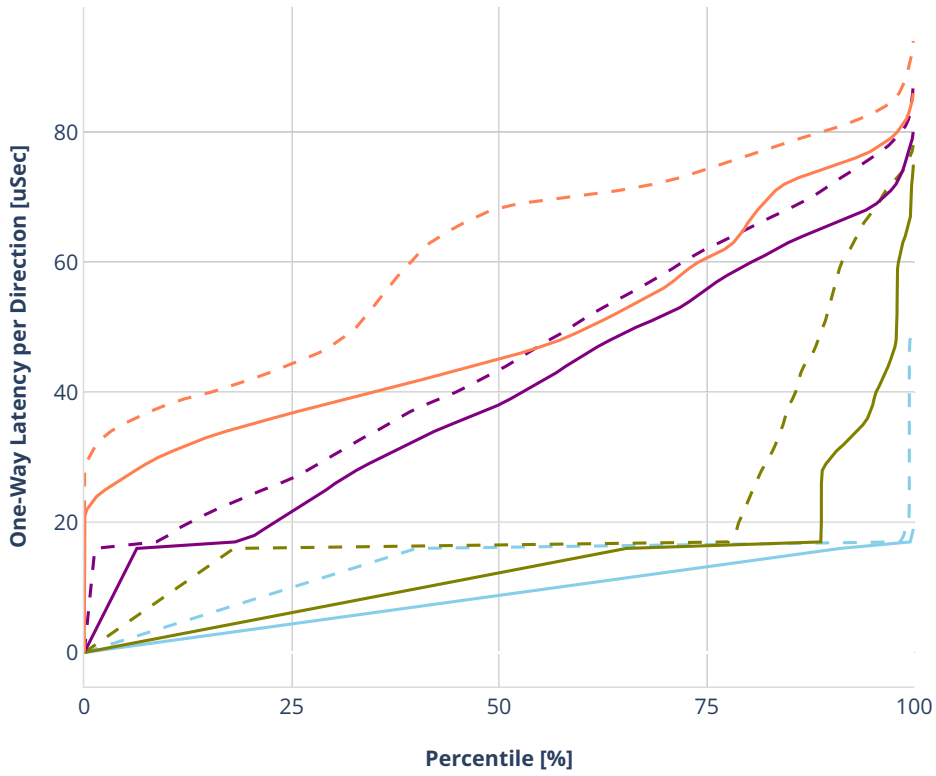

Latency: ethip4udp-ip4base-iac150sf-10kflows

- No-load.
- Low-load, 10% PDR.
- Mid-load, 50% PDR.
- High-load, 90% PDR.