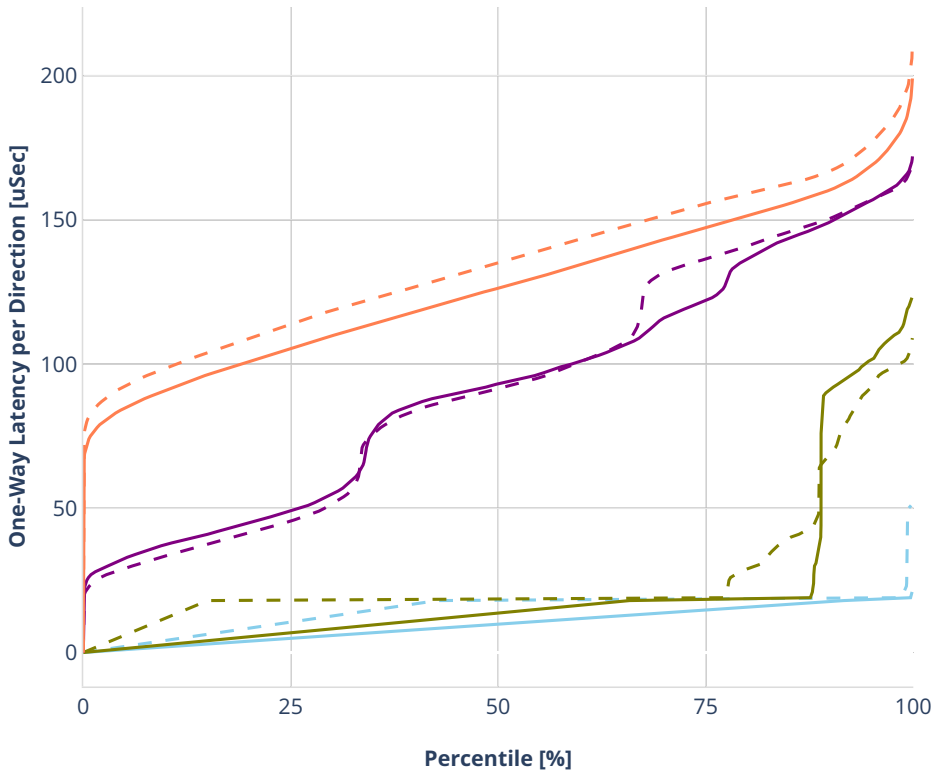

### Latency: ethip4ipsec4tnlsw-ip4base-int-aes256gcm

- No-load.
- Low-load, 10% PDR.
- Mid-load, 50% PDR.
- High-load, 90% PDR.