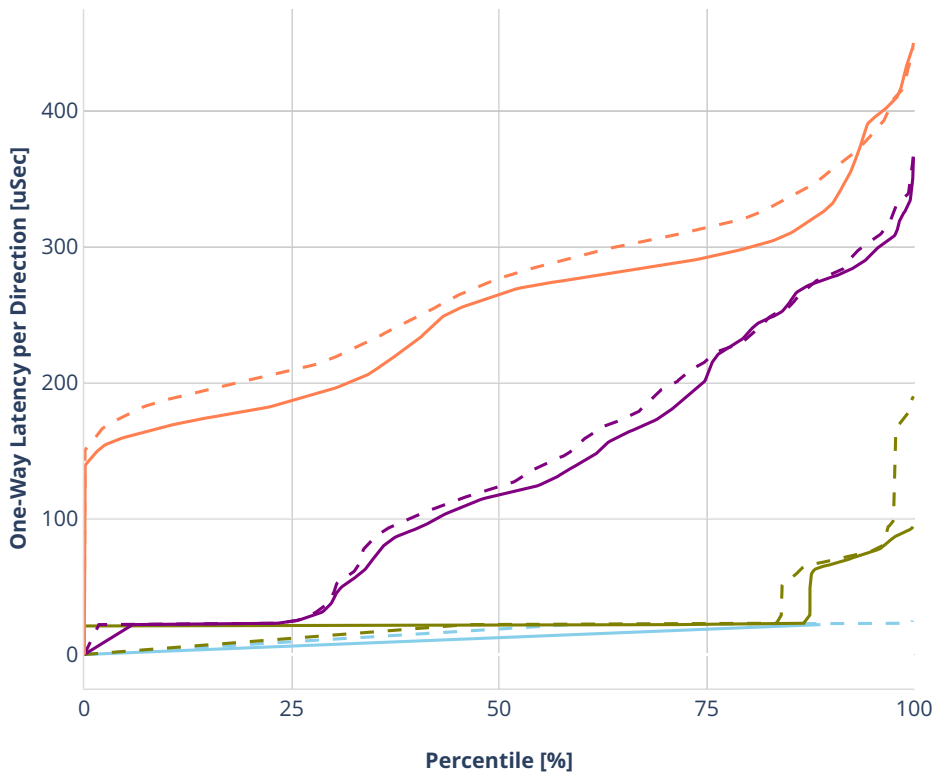

Latency: ethip4ipsec1000tnlsw-ip4base-int-aes128cbc-hmac512sha

- No-load.
- Low-load, 10% PDR.
- Mid-load, 50% PDR.
- High-load, 90% PDR.