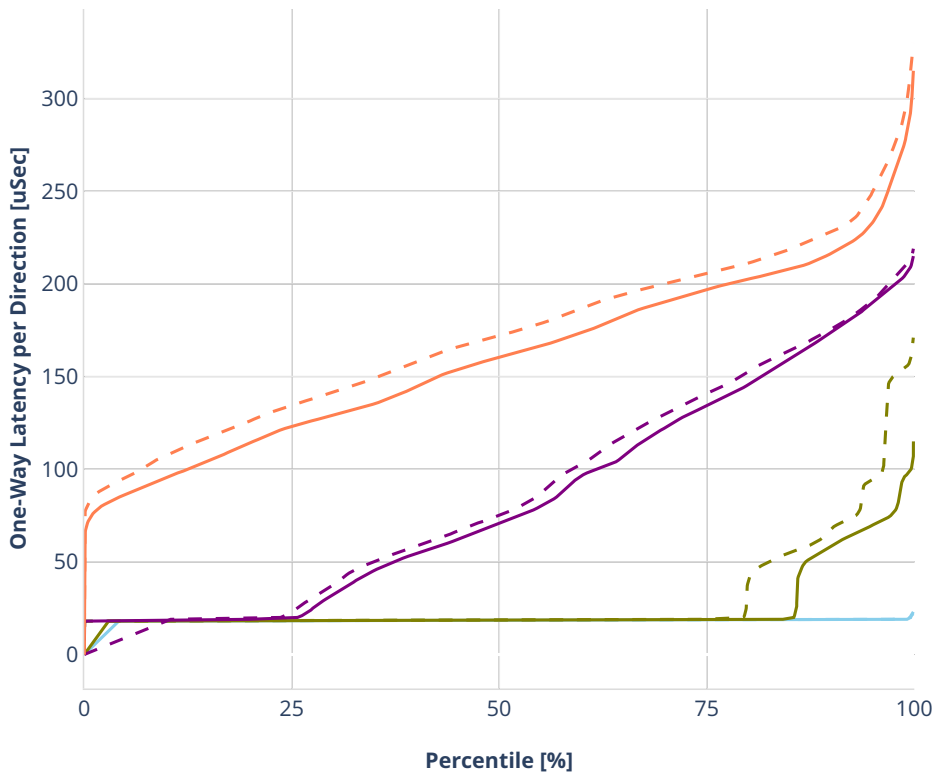

Latency: ethip4ipsec10000tnlsw-ip4base-int-aes256gcm

- No-load.
- Low-load, 10% PDR.
- Mid-load, 50% PDR.
- High-load, 90% PDR.