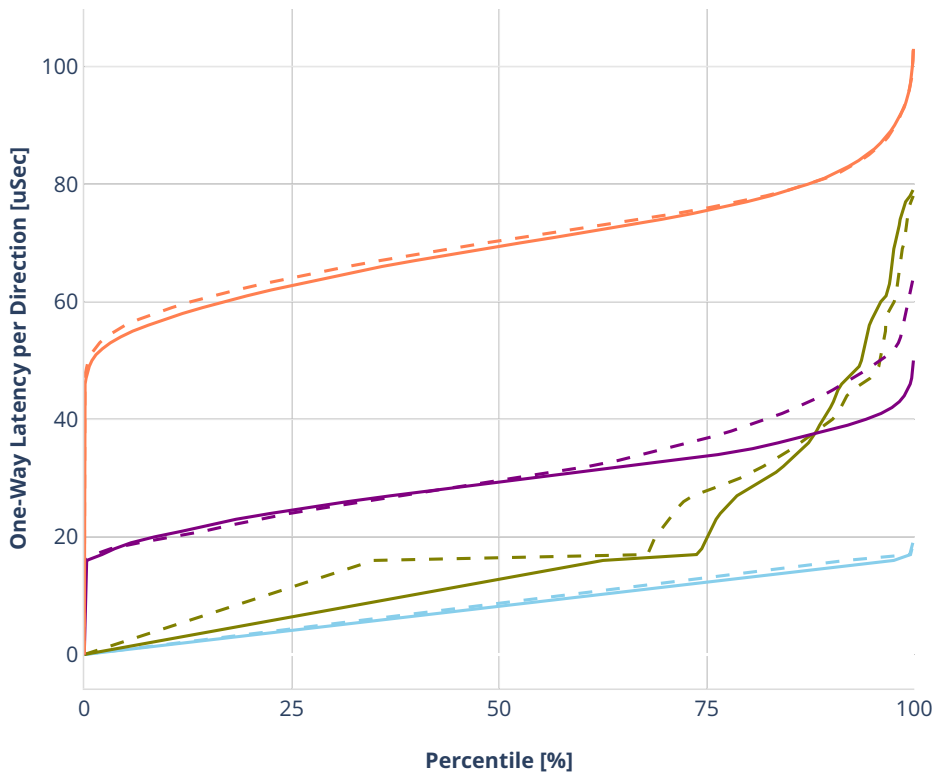

Latency: ethip4-ip4scale2m

- No-load.
- Low-load, 10% PDR.
- Mid-load, 50% PDR.
- High-load, 90% PDR.